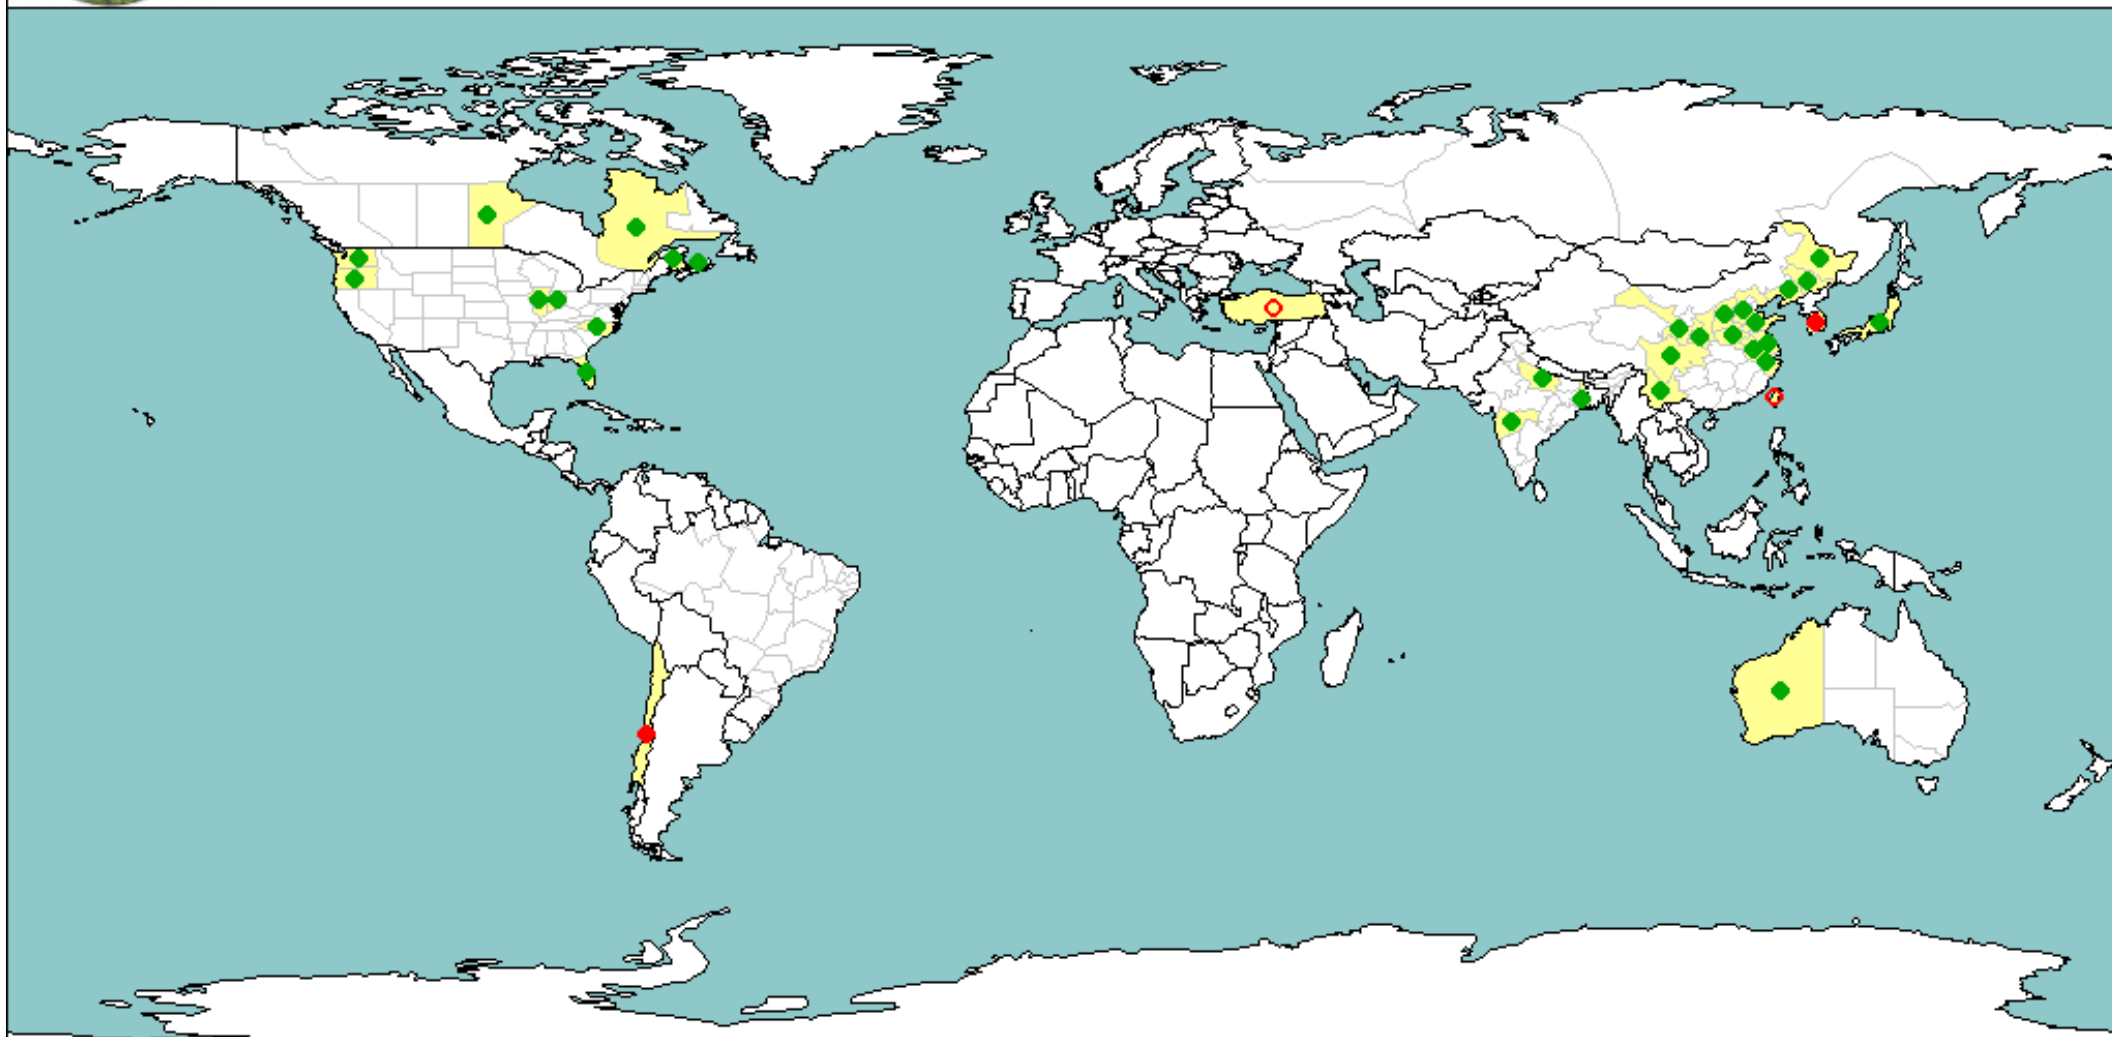

# Alternaria mali

National record

Subnational record

Present

Present

Present only in some areas

Present only in some areas

# *Alternaria mali*

Europe	
Turkey	B

Asia	
China	X
Anhui	X
Gansu	X
Hebei	X
Heilongjiang	X
Henan	X
Jiangsu	X
Jilin	X
Liaoning	X
Shaanxi	X
Shandong	X
Shanxi	X
Sichuan	X
Yunnan	X
Zhejiang	X
India	X
Maharashtra	X
Uttar Pradesh	X
West Bengal	X
Japan	A
Honshu	X
Korea, Republic of	X
Taiwan, Province of China	B

North America	
Canada	B
Manitoba	X
New Brunswick	X

Prince Edward Island	X
Québec	X
United States	B
Florida	X
Illinois	X
Indiana	X
North Carolina	X
Oregon	X
Washington	X

South America	
Chile	X

Oceania	
Australia	B
Western Australia	X

X: Present, no details/Présent, pas de détail  
 A: Present, widespread/Présent, large répartition  
 B: Present, restricted distribution/Présent, répartition restreinte  
 C: Present, few occurrences/Présent, rares signalements  
 (D): Absent, pest no longer present/Absent, organisme nuisible anciennement présent