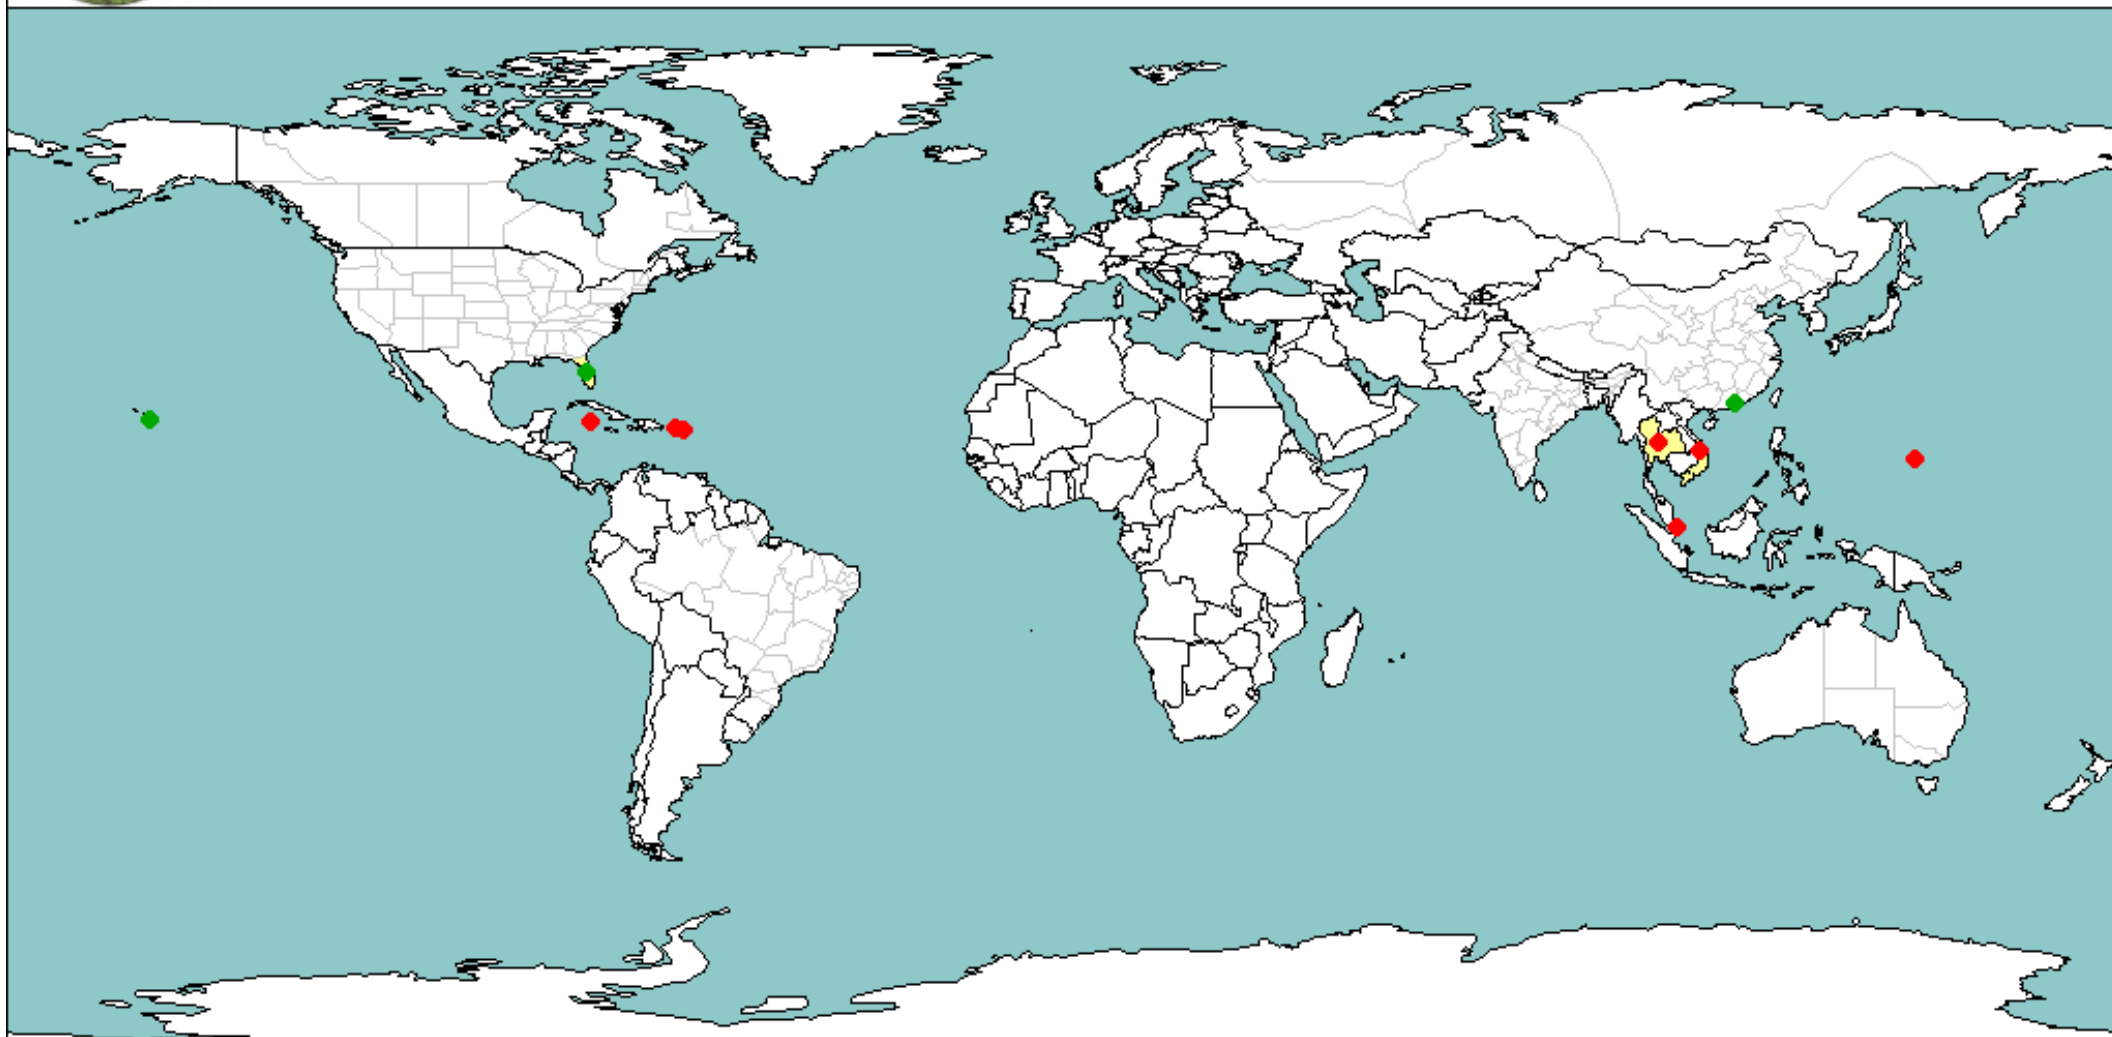

Aulacaspis yasumatsui

National record

Subnational record

Present

Present

Present only in some areas

Present only in some areas

Aulacaspis yasumatsui

Europe	
France	F

Asia	
China	B
Xianggang (Hong Kong)	X
Singapore	X
Thailand	X
Viet Nam	X

North America	
United States	B
Florida	X
Hawaii	X

Caribbean	
Cayman Islands	X
Puerto Rico	X
Virgin Islands, U.S.	X

Oceania	
Guam	X

X: Present, no details/Présent, pas de détail

A: Present, widespread/Présent, large répartition

B: Present, restricted distribution/Présent, répartition restreinte

C: Present, few occurrences/Présent, rares signalements