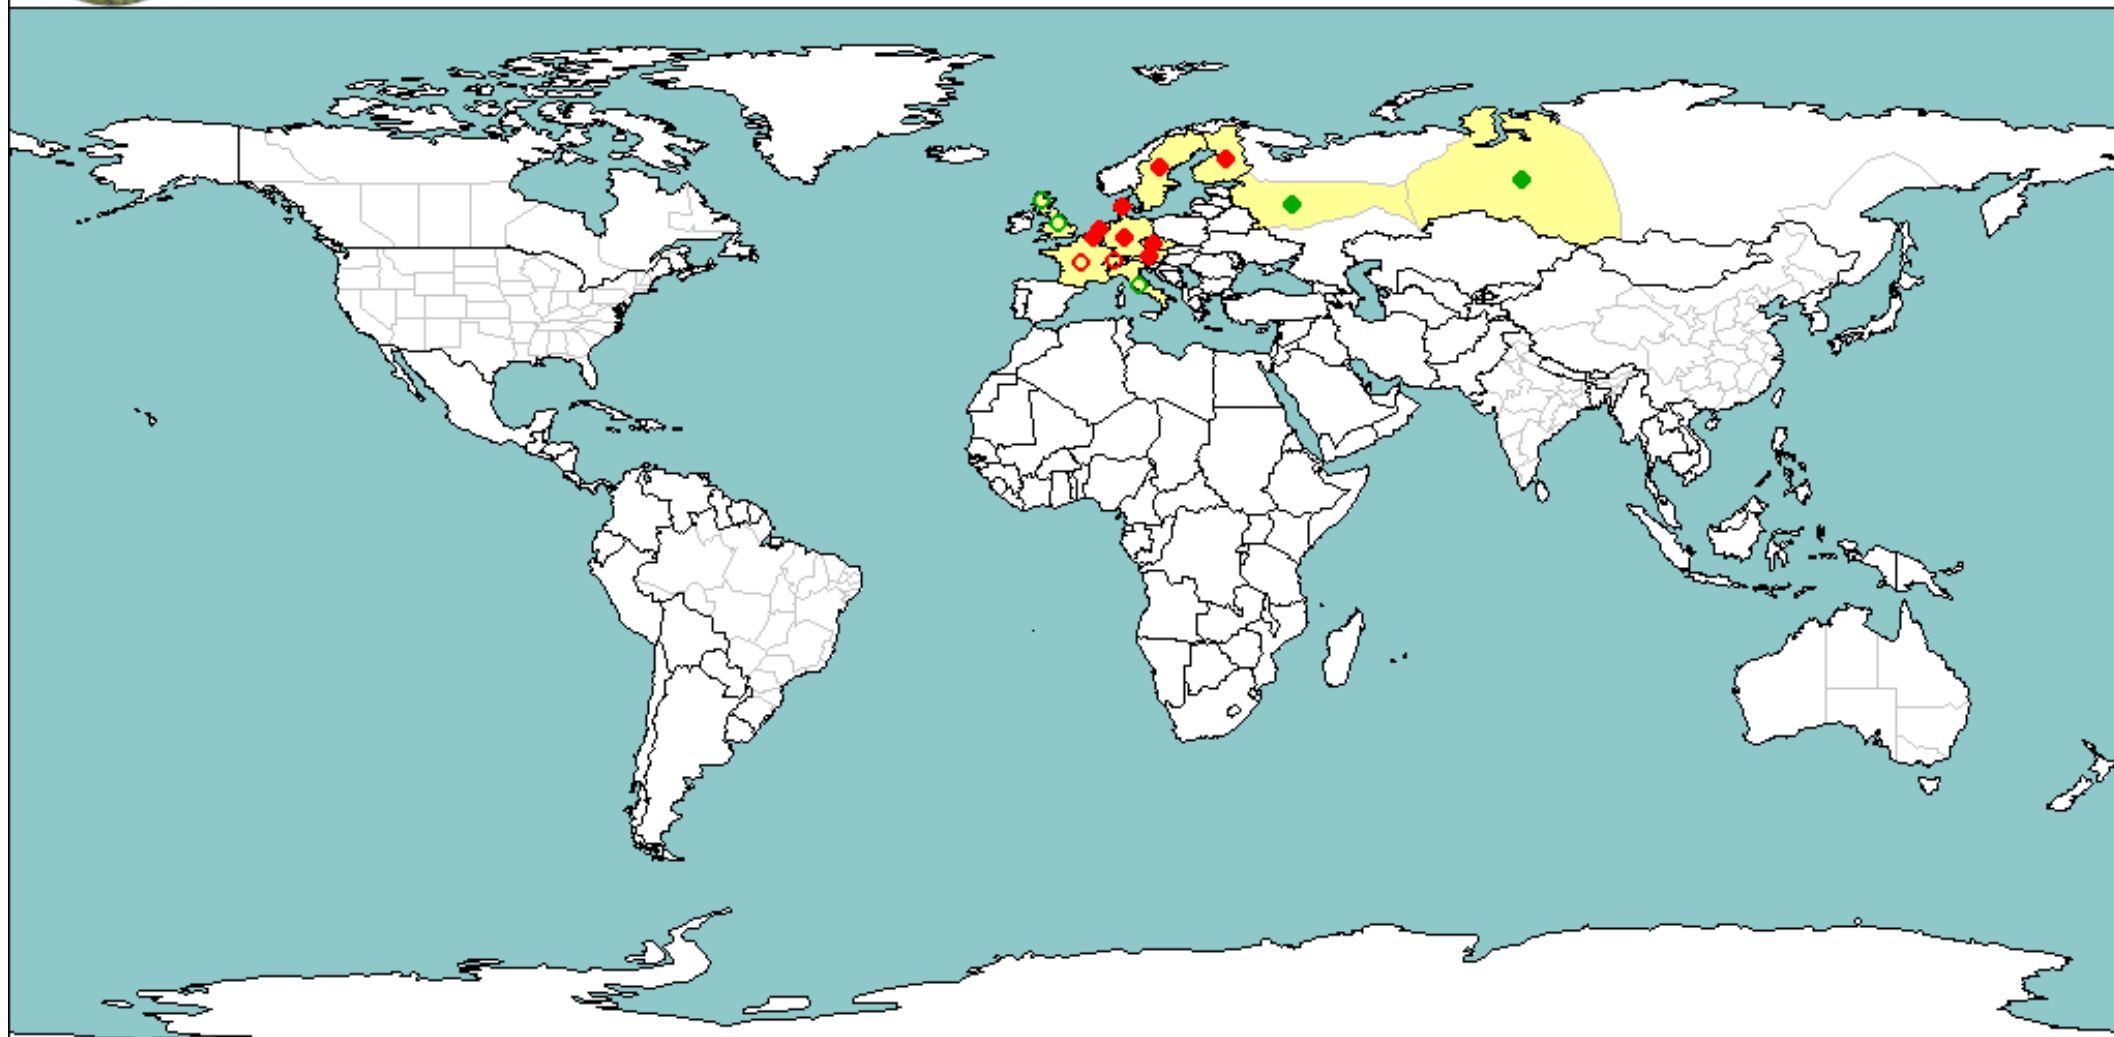

Cephalcia lariciphila

National record

Subnational record

Present

Present

Present only in some areas

Present only in some areas

Cephalcia lariciphila

Europe	
Austria	X
Belgium	X
Czech Republic	A
Denmark	X
Finland	X
France	B
Germany	A
Ireland	H
Italy	B
Mainland Italy	B
Netherlands	A
Russian Federation	X
European Russia	X
Western Siberia	X
Slovakia	K
Sweden	X
Switzerland	C
United Kingdom	B
England	B
Northern Ireland	D
Scotland	B

X: Present, no details/Présent, pas de détail

A: Present, widespread/Présent, large répartition

B: Present, restricted distribution/Présent, répartition restreinte

C: Present, few occurrences/Présent, rares signalements