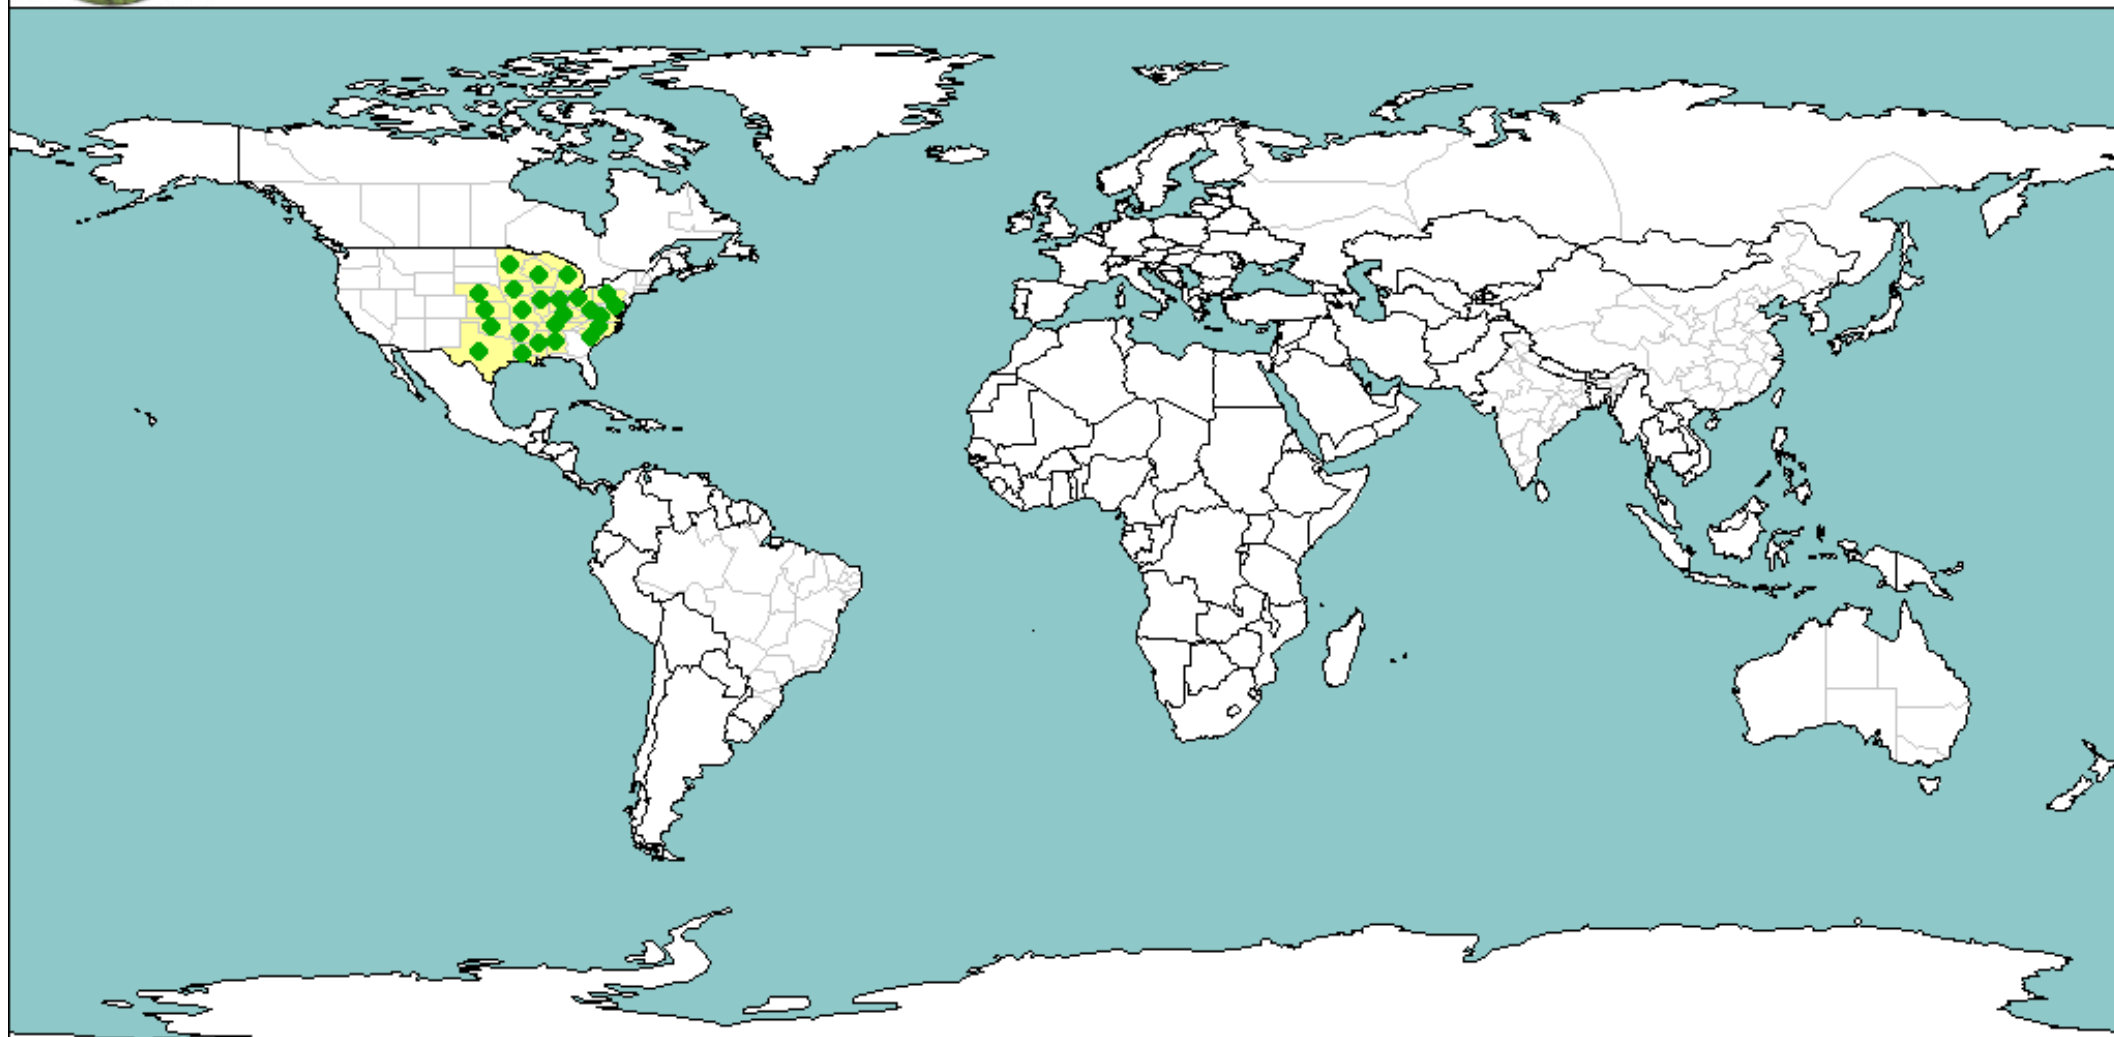

Ceratocystis fagacearum

National record

Present

Present only in some areas

Subnational record

Present

Present only in some areas

Ceratocystis fagacearum

Europe	
Bulgaria	J
Poland	J
Romania	J

North America	
United States	B
Alabama	X
Arkansas	X
Illinois	X
Indiana	X
Iowa	X
Kansas	X
Kentucky	X
Louisiana	X
Maryland	X
Michigan	X
Minnesota	X
Mississippi	X
Missouri	X
Nebraska	X
North Carolina	X
Ohio	X
Oklahoma	X
Pennsylvania	X
South Carolina	X
Tennessee	X
Texas	A
Virginia	X
West Virginia	X
Wisconsin	X

X: Present, no details/Présent, pas de détail

A: Present, widespread/Présent, large répartition

B: Present, restricted distribution/Présent, répartition restreinte

C: Present, few occurrences/Présent, rares signalements