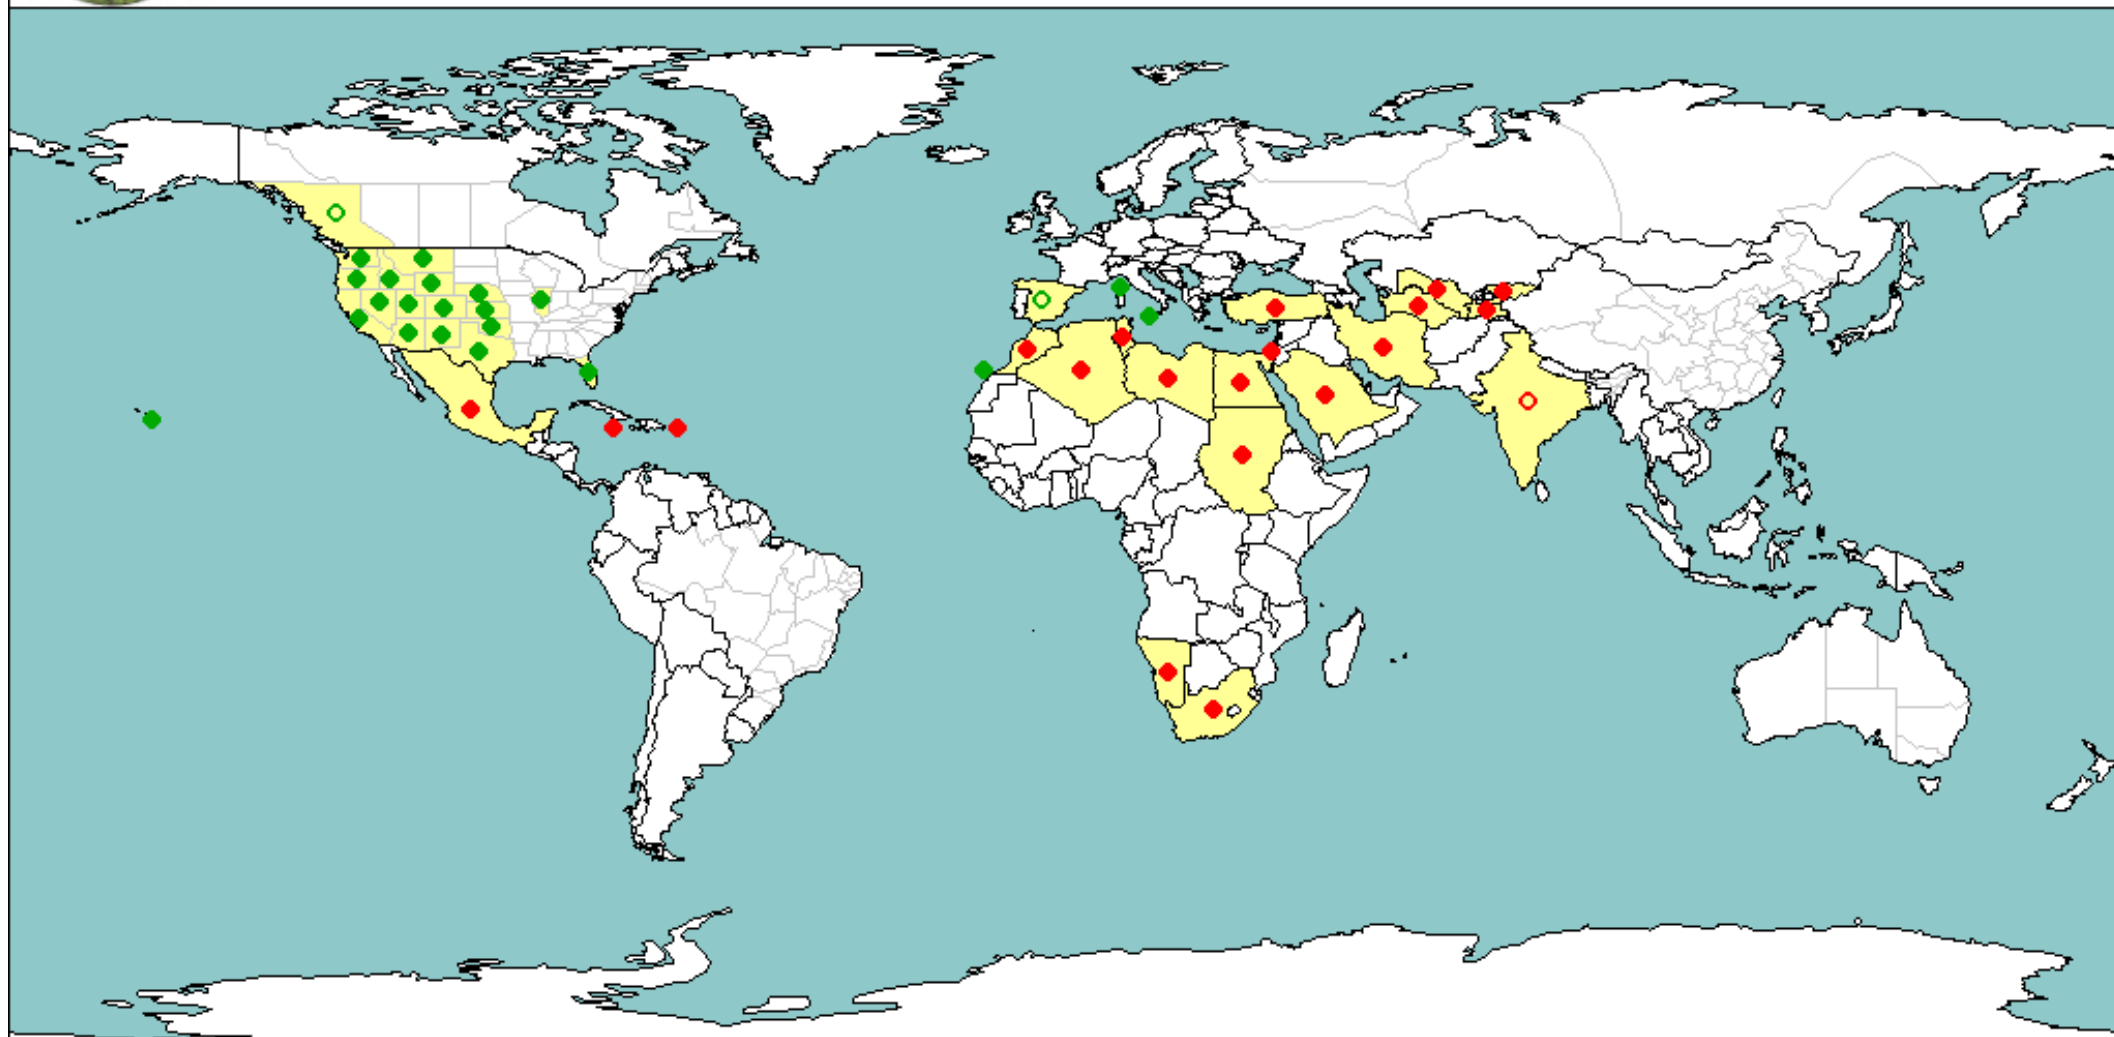

# Circulifer tenellus

National record

Subnational record

Present

Present

Present only in some areas

Present only in some areas

# *Circulifer tenellus*

Europe	
France	B
Corse	X
Italy	B
Sicilia	X
Spain	B
Islas Canarias	X
Mainland Spain	B
Turkey	X

Asia	
India	B
Iran, Islamic Republic of	X
Israel	X
Kyrgyzstan	X
Saudi Arabia	X
Tajikistan	X
Turkmenistan	X
Uzbekistan	X

Africa	
Algeria	X
Egypt	X
Libyan Arab Jamahiriya	X
Morocco	X
Namibia	X
South Africa	X
Sudan	X
Tunisia	X

North America	
Canada	B

British Columbia	B
Mexico	X
United States	B
Arizona	X
California	X
Colorado	X
Florida	X
Hawaii	X
Idaho	X
Illinois	X
Kansas	X
Montana	X
Nebraska	X
Nevada	X
New Mexico	X
Oklahoma	X
Oregon	X
Texas	X
Utah	X
Washington	X
Wyoming	X

Caribbean	
Jamaica	X
Puerto Rico	X

X: Present, no details/Présent, pas de détail

A: Present, widespread/Présent, large répartition

B: Present, restricted distribution/Présent, répartition restreinte

C: Present, few occurrences/Présent, rares signalements