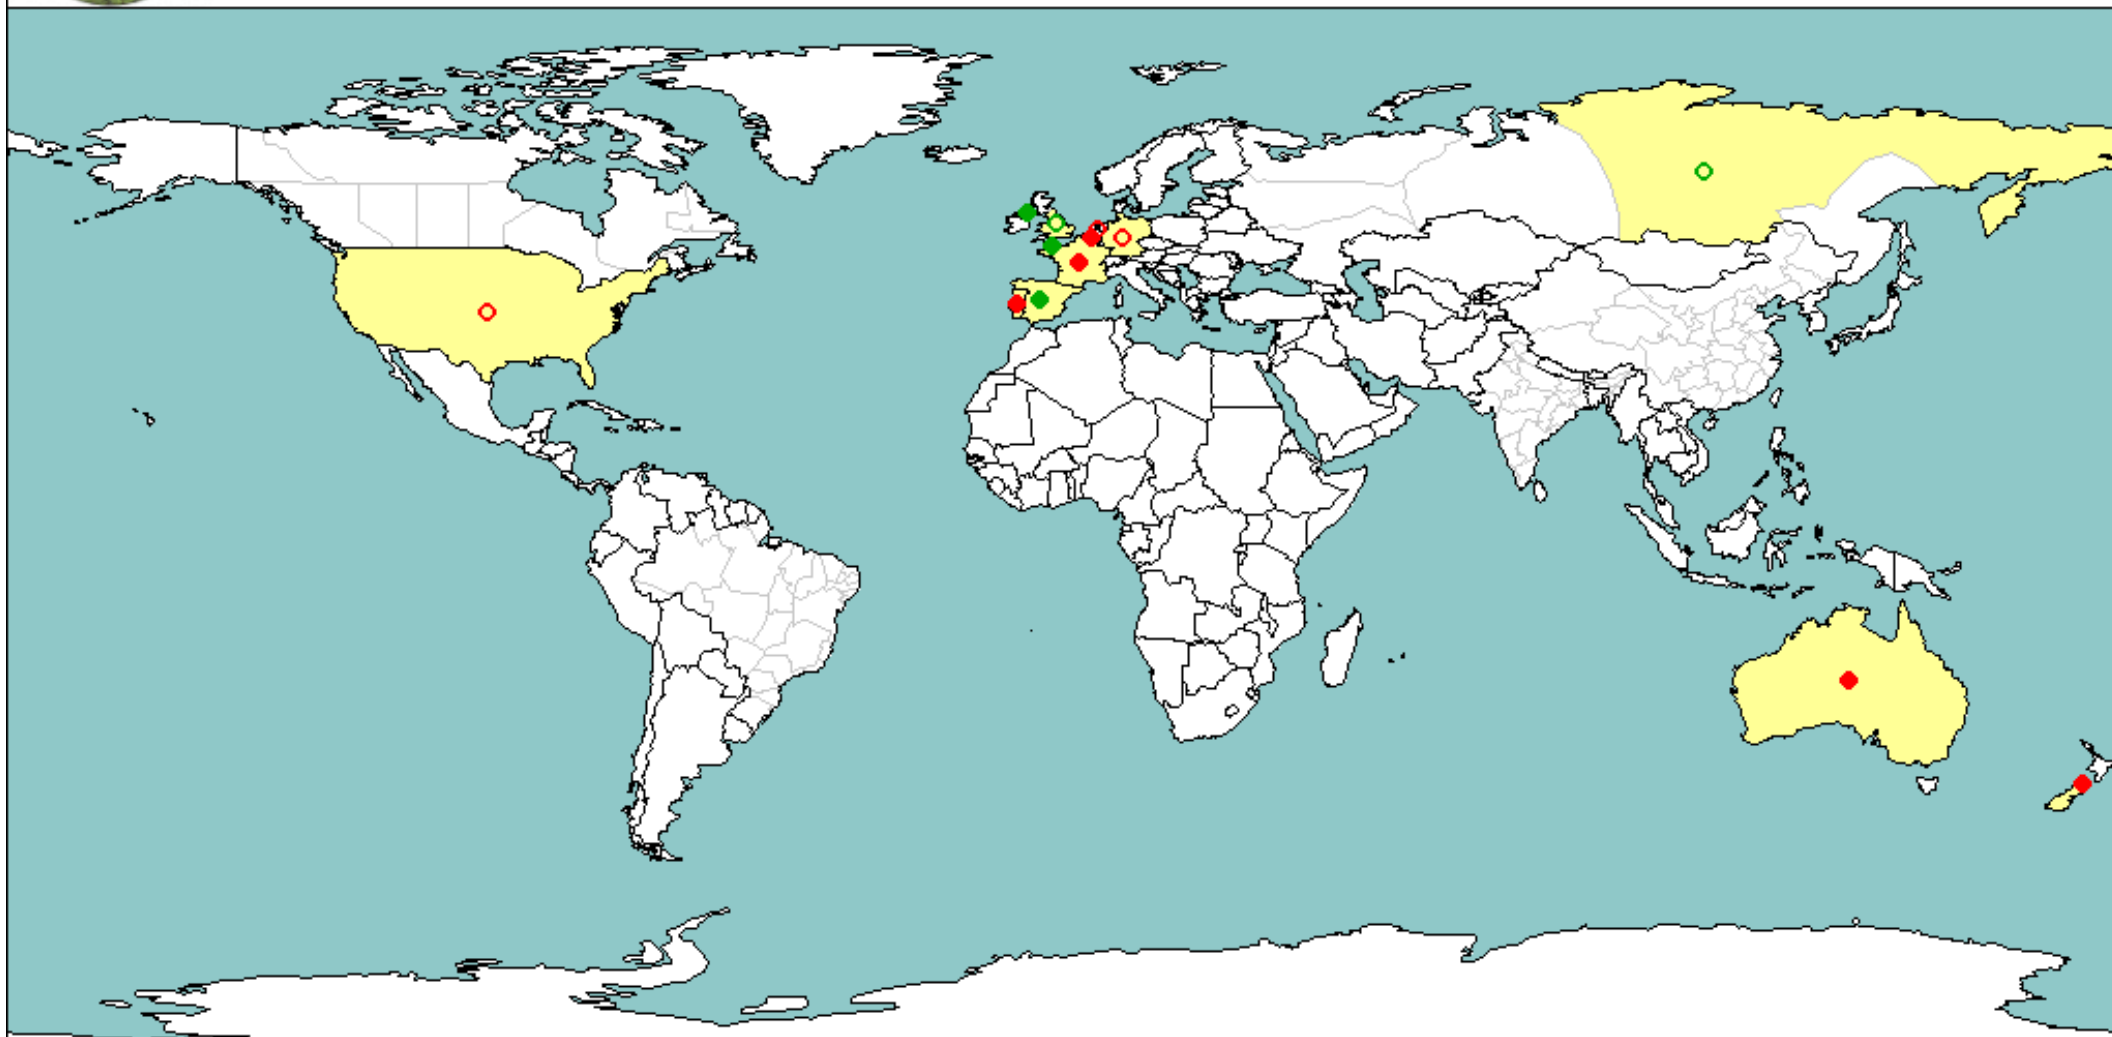

Crassula helmsii

National record

Subnational record

Present

Present

Present only in some areas

Present only in some areas

Crassula helmsii

Europe	
Belgium	X
France	X
Germany	B
Netherlands	B
Portugal	X
Russian Federation	B
Eastern Siberia	B
Spain	X
Mainland Spain	X
United Kingdom	B
Channel Islands	X
England	B
Northern Ireland	X

North America	
United States	B

Oceania	
Australia	X
New Zealand	X

X: Present, no details/Présent, pas de détail

A: Present, widespread/Présent, large répartition

B: Present, restricted distribution/Présent, répartition restreinte

C: Present, few occurrences/Présent, rares signalements