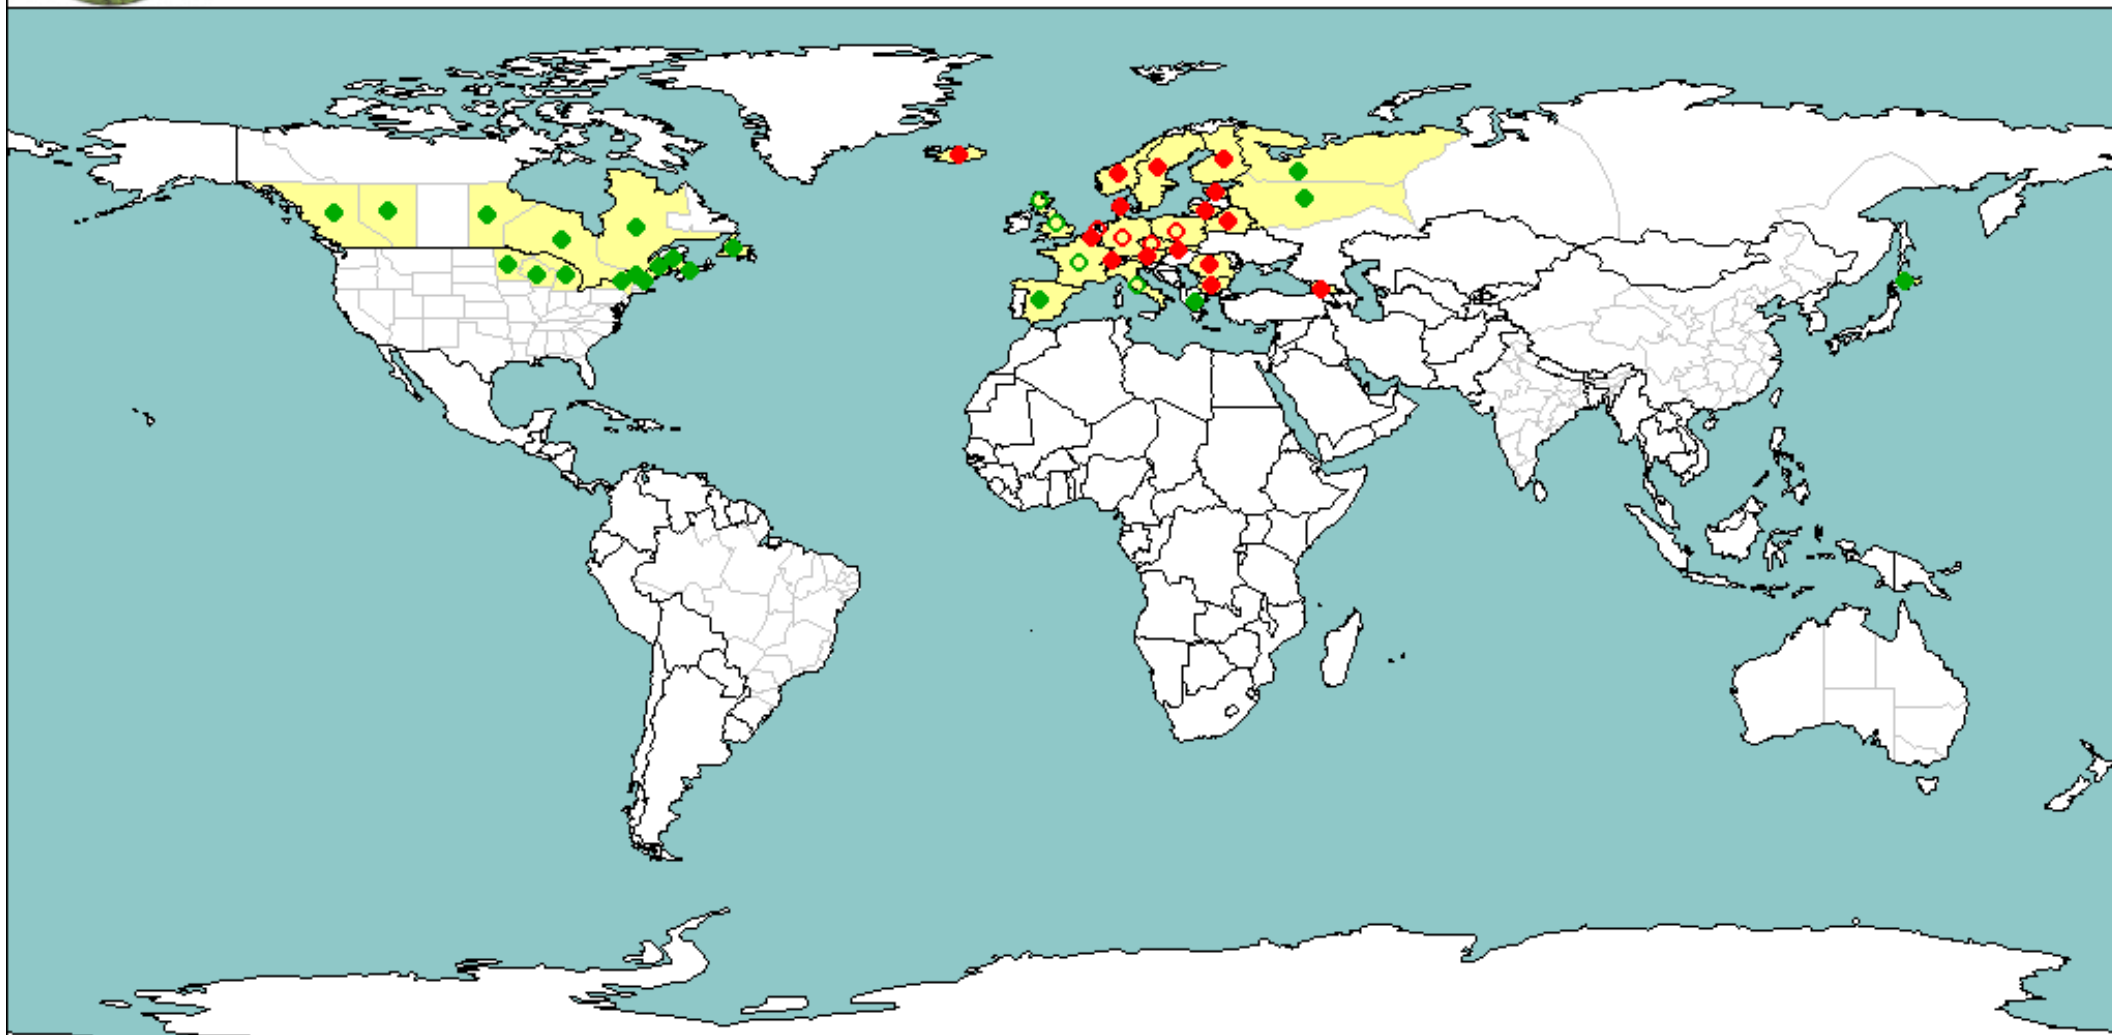

Gremmeniella abietina

National record

Subnational record

Present

Present

Present only in some areas

Present only in some areas

Gremmeniella abietina

Europe	
Austria	X
Belarus	X
Belgium	X
Bulgaria	A
Czech Republic	B
Denmark	A
Estonia	X
Finland	A
France	B
Mainland France	B
Georgia	X
Germany	B
Greece	X
Mainland Greece	X
Iceland	X
Ireland	H
Italy	B
Mainland Italy	B
Lithuania	X
Netherlands	C
Norway	A
Poland	B
Romania	X
Russian Federation	B
Central Russia	X
Northern Russia	X
Slovakia	A
Spain	X
Mainland Spain	X
Sweden	A
Switzerland	A

United Kingdom	B
England	B
Northern Ireland	H
Scotland	B

Asia	
Japan	X
Hokkaido	X

North America	
Canada	A
Alberta	X
British Columbia	X
Manitoba	X
New Brunswick	X
Newfoundland	X
Nova Scotia	X
Ontario	X
Québec	X
United States	B
Maine	X
Michigan	X
Minnesota	X
New Hampshire	X
New York	X
Vermont	X
Wisconsin	X

X: Present, no details/Présent, pas de détail

A: Present, widespread/Présent, large répartition

B: Present, restricted distribution/Présent, répartition restreinte

C: Present, few occurrences/Présent, rares signalements