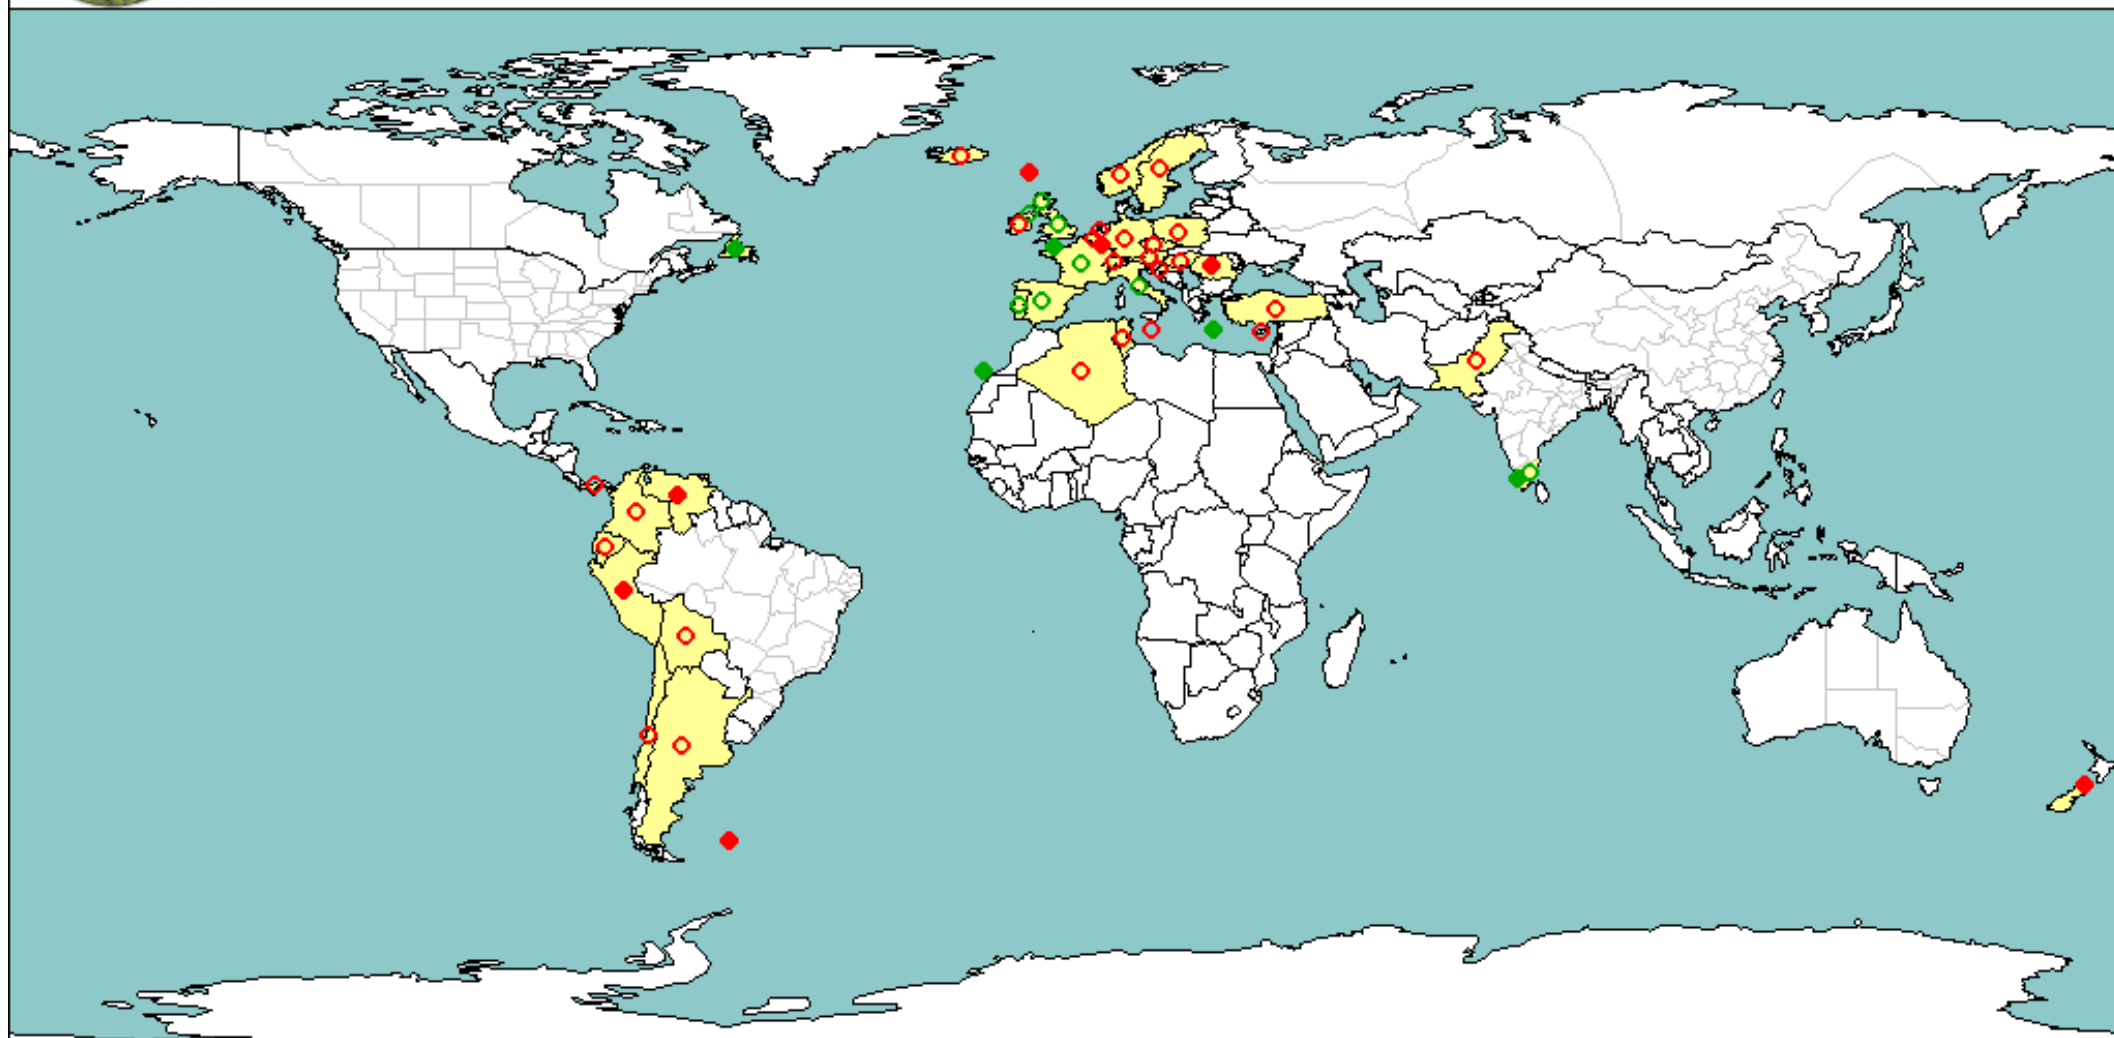

Globodera pallida

National record

Subnational record

Present

Present

Present only in some areas

Present only in some areas

Globodera pallida

EPPO : A2 list

EU : Annex I/A2

Europe	
Austria	B
Belarus	H
Belgium	B
Bulgaria	D
Croatia	C
Cyprus	B
Czech Republic	C
Denmark	E
Estonia	H
Faroe Islands	X
Finland	K
France	B
Mainland France	B
Germany	B
Greece	B
Kriti	X
Hungary	C
Iceland	B
Ireland	B
Italy	C
Mainland Italy	C
Latvia	H
Lithuania	H
Luxembourg	X
Malta	B
Netherlands	B
Norway	B
Poland	C
Portugal	C
Mainland Portugal	C
Romania	X

Russian Federation	K
European Russia	K
Slovakia	J
Spain	B
Islas Canarias	X
Mainland Spain	B
Sweden	C
Switzerland	B
Turkey	C
United Kingdom	B
Channel Islands	X
England	B
Northern Ireland	B
Scotland	B

Asia	
India	B
Himachal Pradesh	J
Kerala	X
Tamil Nadu	B
Japan	K
Malaysia	K
Pakistan	B

Africa	
Algeria	B
Libyan Arab Jamahiriya	K
South Africa	J
Tunisia	B

North America	
Canada	C

Newfoundland	X
Mexico	J

Central America	
Panama	B

South America	
Argentina	B
Bolivia	B
Chile	C
Colombia	B
Ecuador	B
Falkland Islands (Malvinas)	X
Peru	A
Venezuela	X