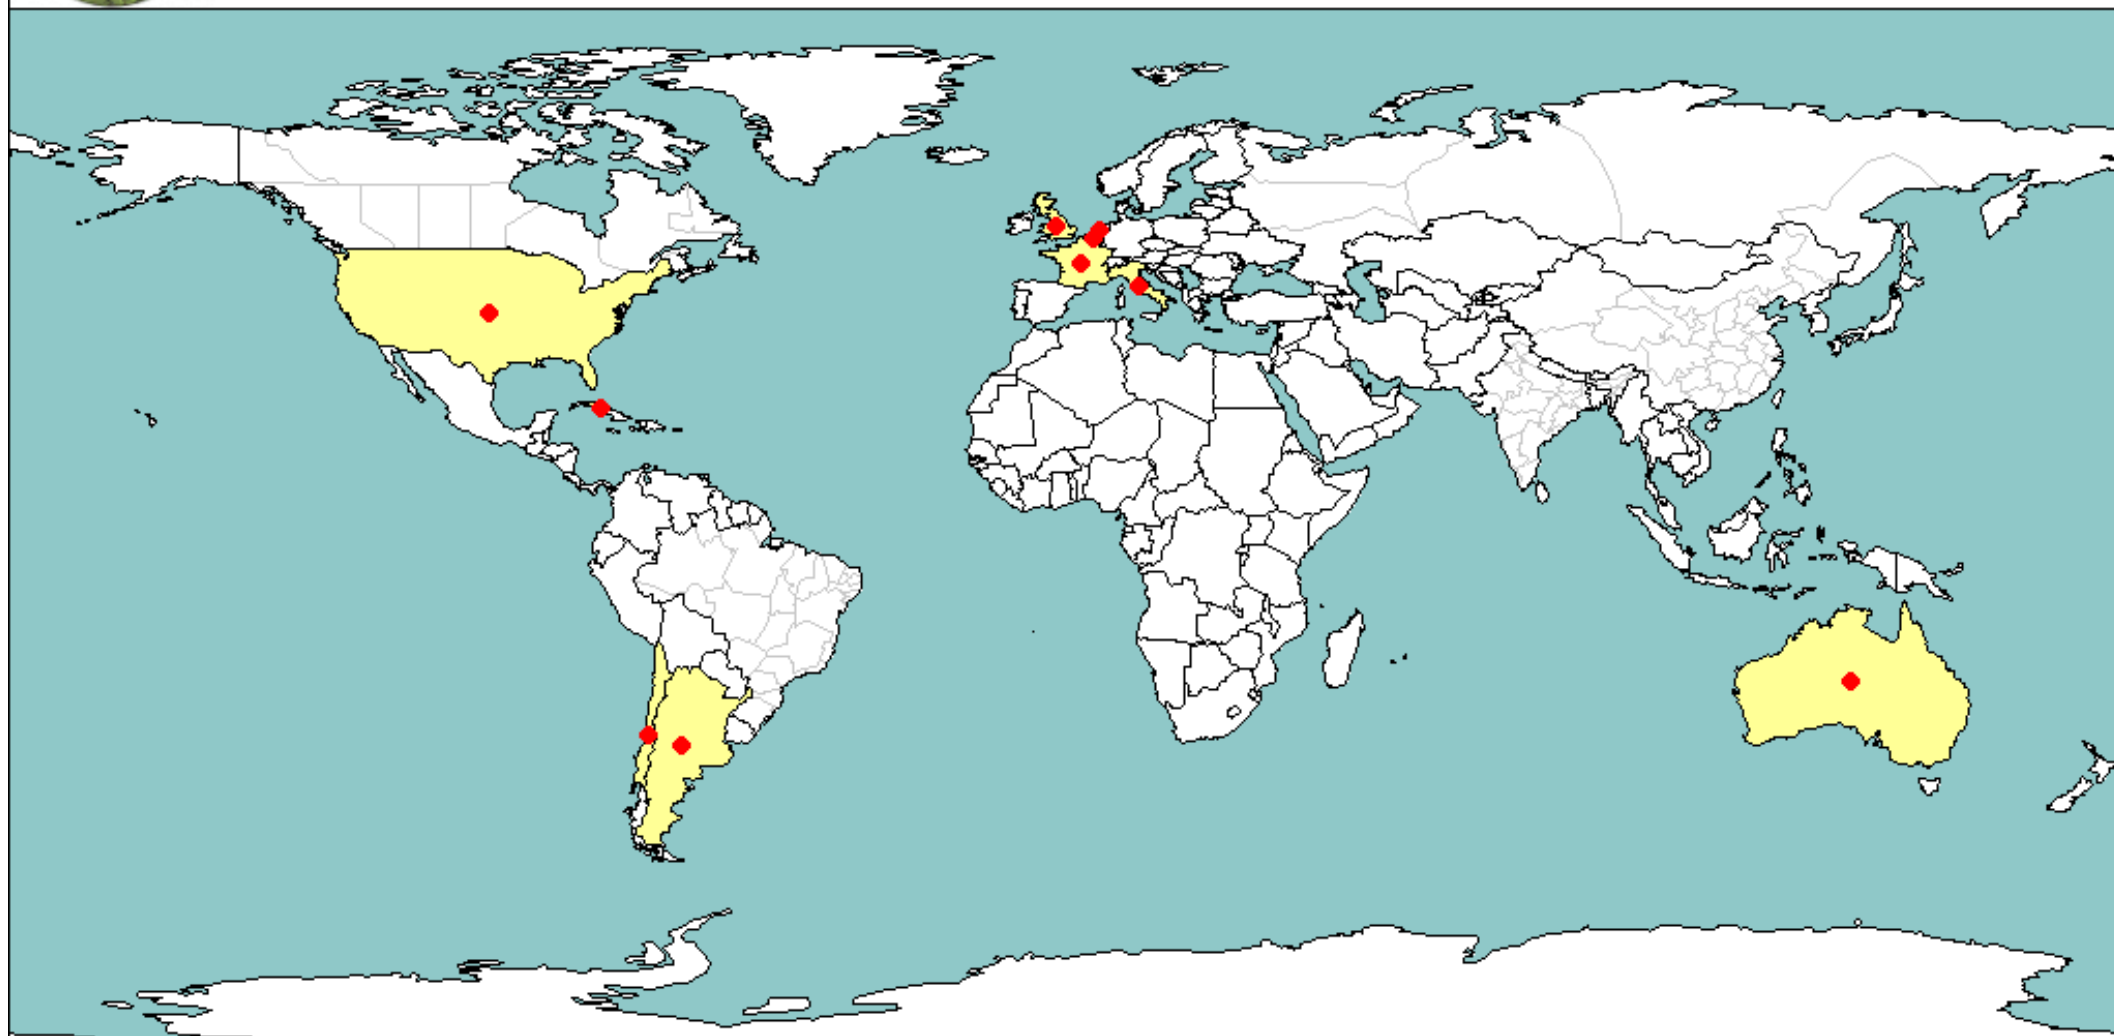

# Ludwigia peploides

National record

Subnational record

Present

Present

Present only in some areas

Present only in some areas

# *Ludwigia peploides*

Europe	
Belgium	X
France	X
Italy	X
Netherlands	X
United Kingdom	X

North America	
United States	A

Caribbean	
Cuba	X

South America	
Argentina	X
Chile	X

Oceania	
Australia	X

X: Present, no details/Présent, pas de détail

A: Present, widespread/Présent, large répartition

B: Present, restricted distribution/Présent, répartition restreinte

C: Present, few occurrences/Présent, rares signalements

(D): Absent, pest no longer present/Absent, organisme nuisible anciennement présent

(K): Absent, unreliable record/Absent, signalement douteux