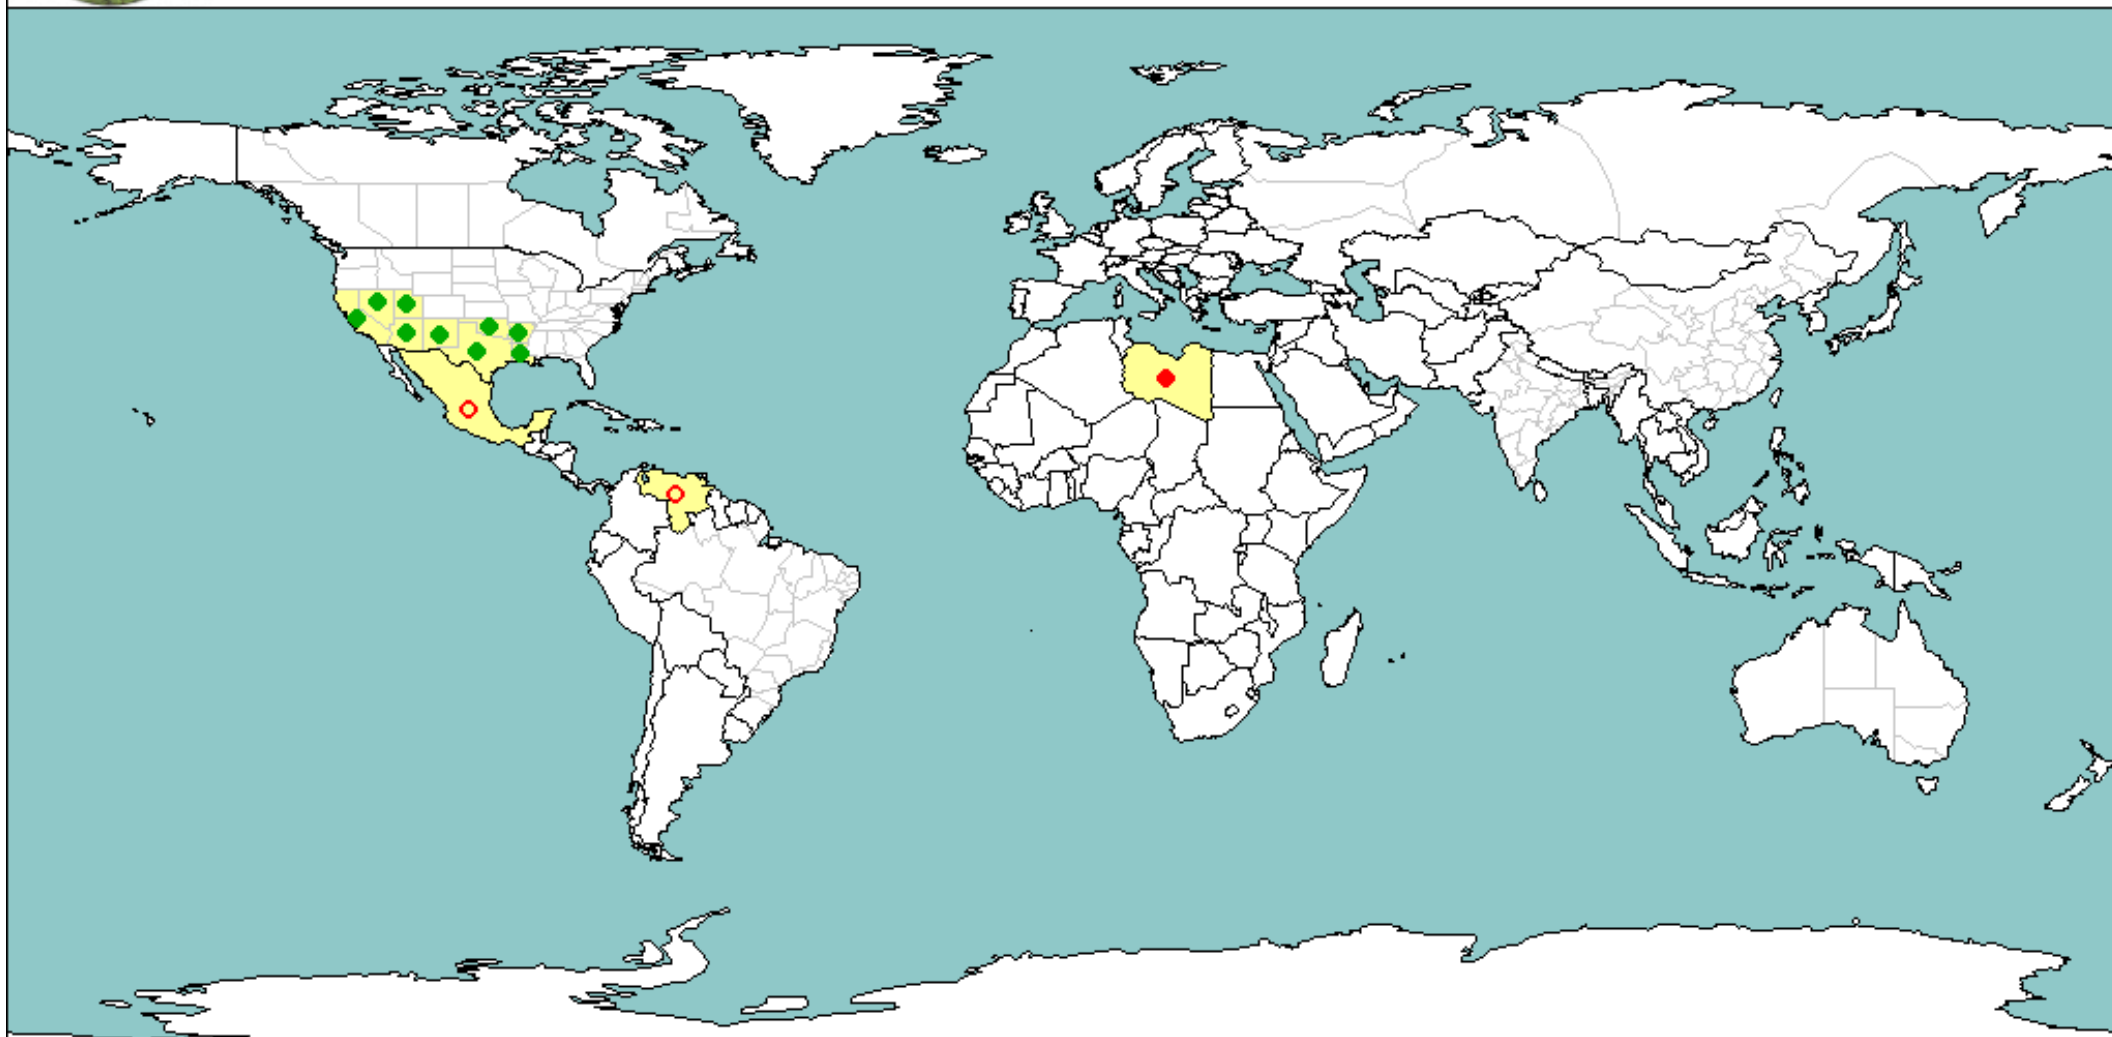

# Phymatotrichopsis omnivora

National record

Subnational record

Present

Present

Present only in some areas

Present only in some areas

# *Phymatotrichopsis omnivora*

Eppo : A1 list

EU : Annex I/A1

Europe	
Russian Federation	J

Asia	
Uzbekistan	J

Africa	
Libyan Arab Jamahiriya	X
Somalia	K

North America	
Mexico	B
United States	B
Arizona	X
Arkansas	X
California	X
Hawaii	J
Louisiana	X
Nevada	X
New Mexico	X
Oklahoma	X
Texas	X
Utah	X

Caribbean	
Dominican Republic	K

South America	
Argentina	J
Brazil	K
Rio Grande do Sul	K
Venezuela	B

X: Present, no details/Présent, pas de détail

A: Present, widespread/Présent, large répartition

B: Present, restricted distribution/Présent, répartition restreinte