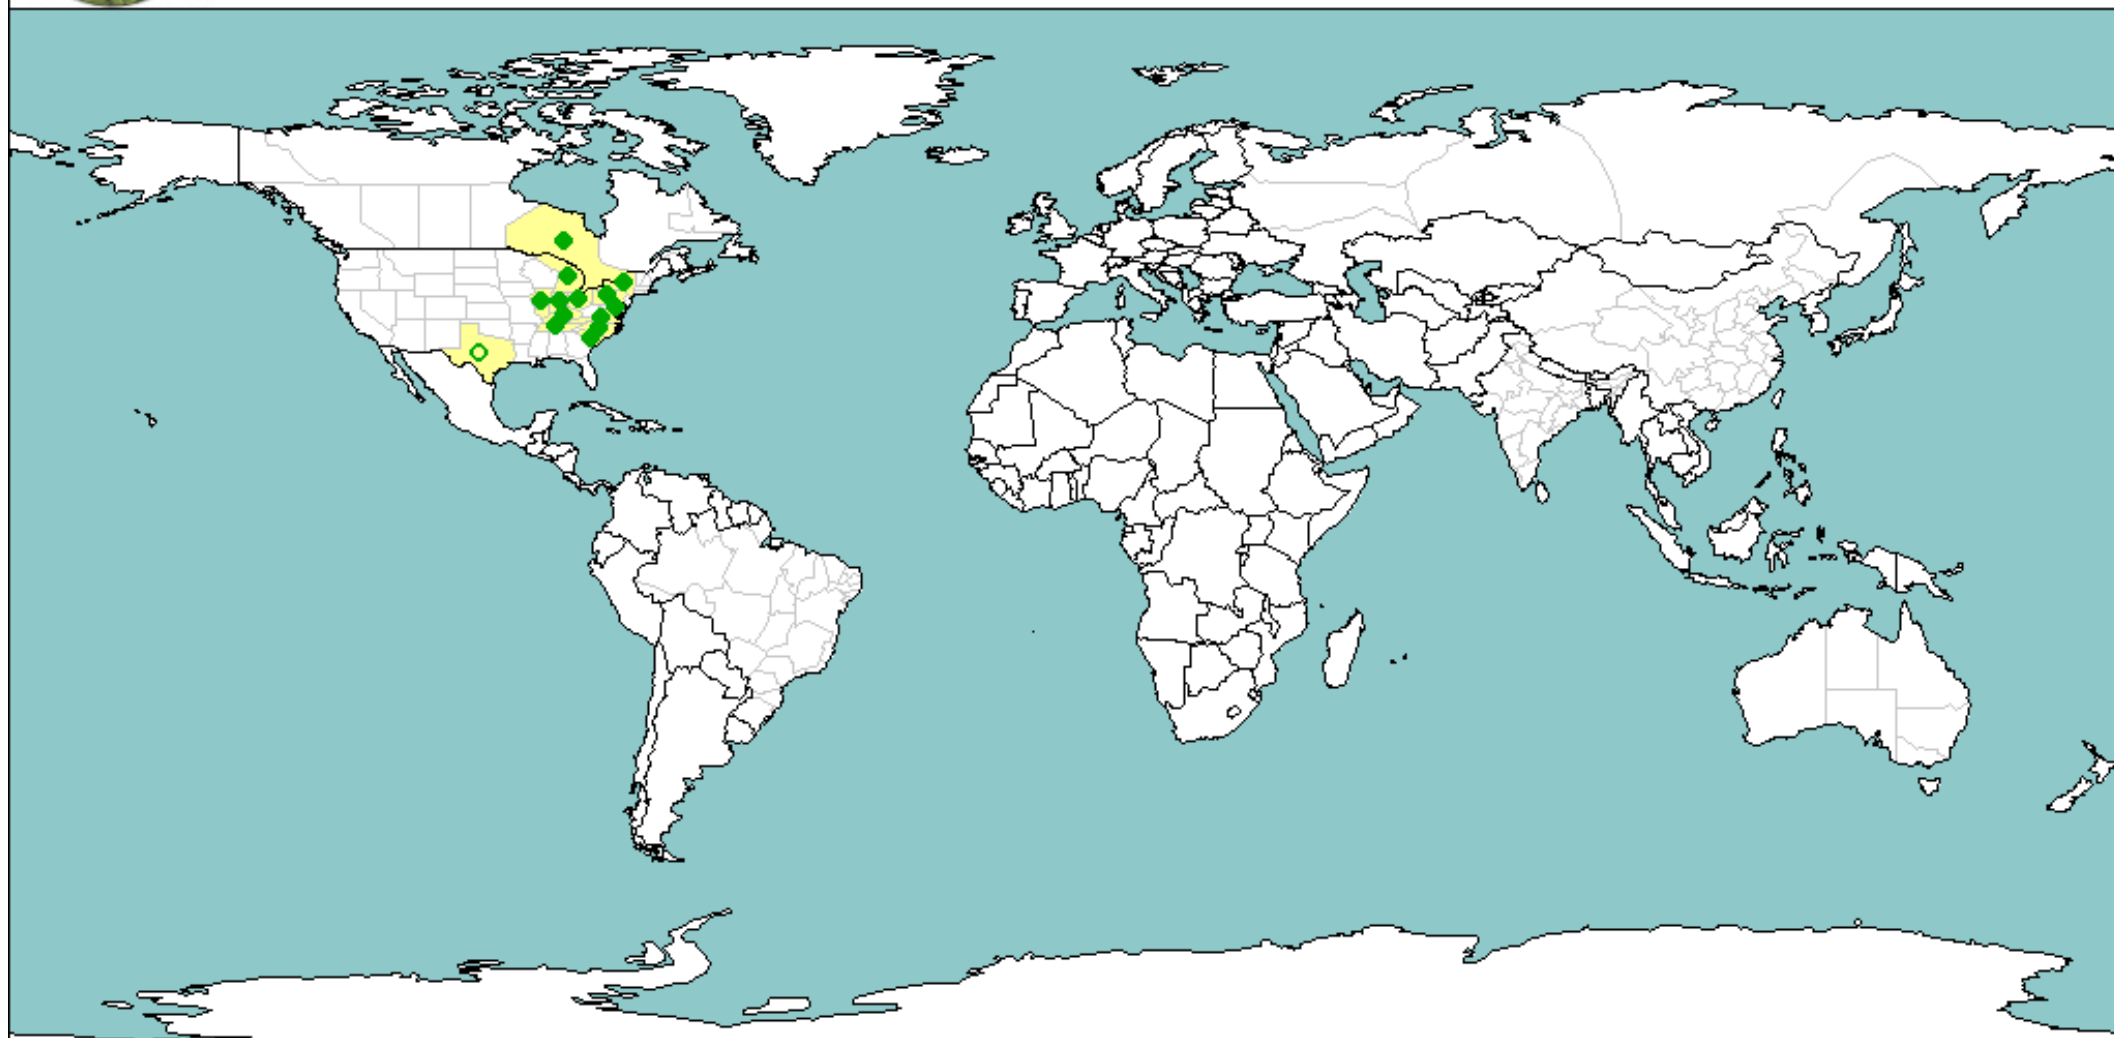

# Peach yellows phytoplasma

National record

Present

Present only in some areas

Subnational record

Present

Present only in some areas

# *Peach yellows phytoplasma*

EPPO : A1 list

EU : Annex I/A1

Europe	
Italy	J
Turkey	K

Asia	
India	K
Himachal Pradesh	K
West Bengal	K
Israel	J
Lebanon	K
Syrian Arab Republic	K
Turkmenistan	K

North America	
Canada	B
Ontario	X
United States	B
California	J
Illinois	X
Indiana	X
Kentucky	X
Maryland	X
Michigan	X
New York	X
North Carolina	X
Ohio	X
Pennsylvania	X
South Carolina	X
Tennessee	X
Texas	C
Virginia	X

X: Present, no details/Présent, pas de détail

A: Present, widespread/Présent, large répartition

B: Present, restricted distribution/Présent, répartition restreinte

C: Present, few occurrences/Présent, rares signalements