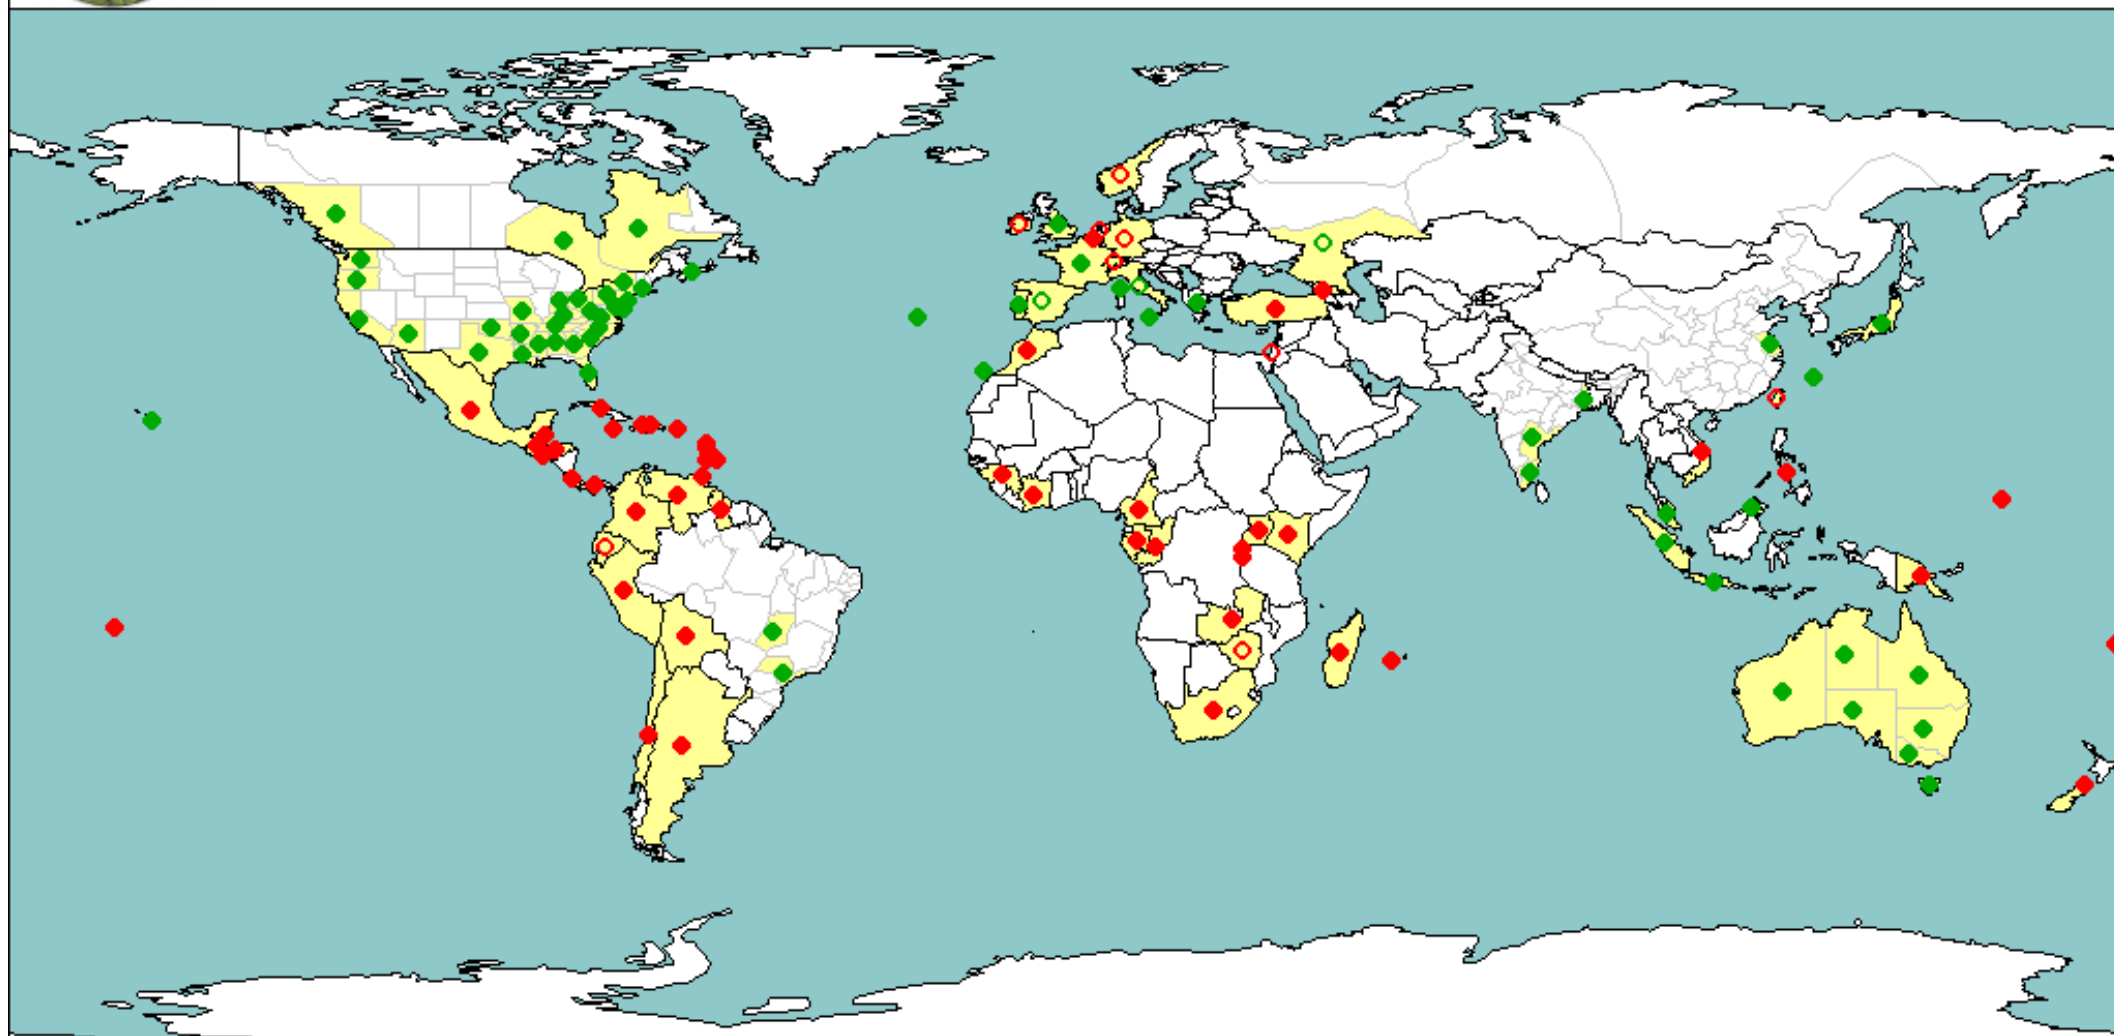

Phytophthora cinnamomi

National record

Subnational record

Present

Present

Present only in some areas

Present only in some areas

Phytophthora cinnamomi

Europe	
Belgium	X
Czech Republic	F
France	A
Corse	X
Mainland France	A
Georgia	X
Germany	B
Greece	B
Kriti	H
Mainland Greece	X
Ireland	B
Italy	B
Mainland Italy	B
Sicilia	X
Netherlands	B
Norway	B
Portugal	X
Azores	X
Mainland Portugal	X
Russian Federation	X
Southern Russia	B
Slovakia	J
Spain	B
Islas Canarias	X
Mainland Spain	B
Switzerland	B
Turkey	X
United Kingdom	A
England	A
Asia	
China	X

Jiangsu	X
India	B
Andhra Pradesh	X
Tamil Nadu	X
West Bengal	X
Indonesia	X
Java	X
Sumatra	X
Israel	B
Japan	X
Honshu	X
Ryukyu Archipelago	X
Malaysia	C
Sabah	X
West	X
Philippines	X
Taiwan, Province of China	C
Viet Nam	X

Oregon	X
Pennsylvania	X
South Carolina	X
Tennessee	X
Texas	X
Virginia	X
Washington	X
West Virginia	X

Central America	
Belize	X
Costa Rica	X
El Salvador	X
Guatemala	X
Honduras	X
Panama	X

Caribbean	
Barbados	X
Cuba	X
Dominica	X
Dominican Republic	X
Guadeloupe	X
Haiti	X
Jamaica	X
Martinique	A
Puerto Rico	X
Saint Lucia	X
Saint Vincent and the Grenadines	X
Trinidad and Tobago	A