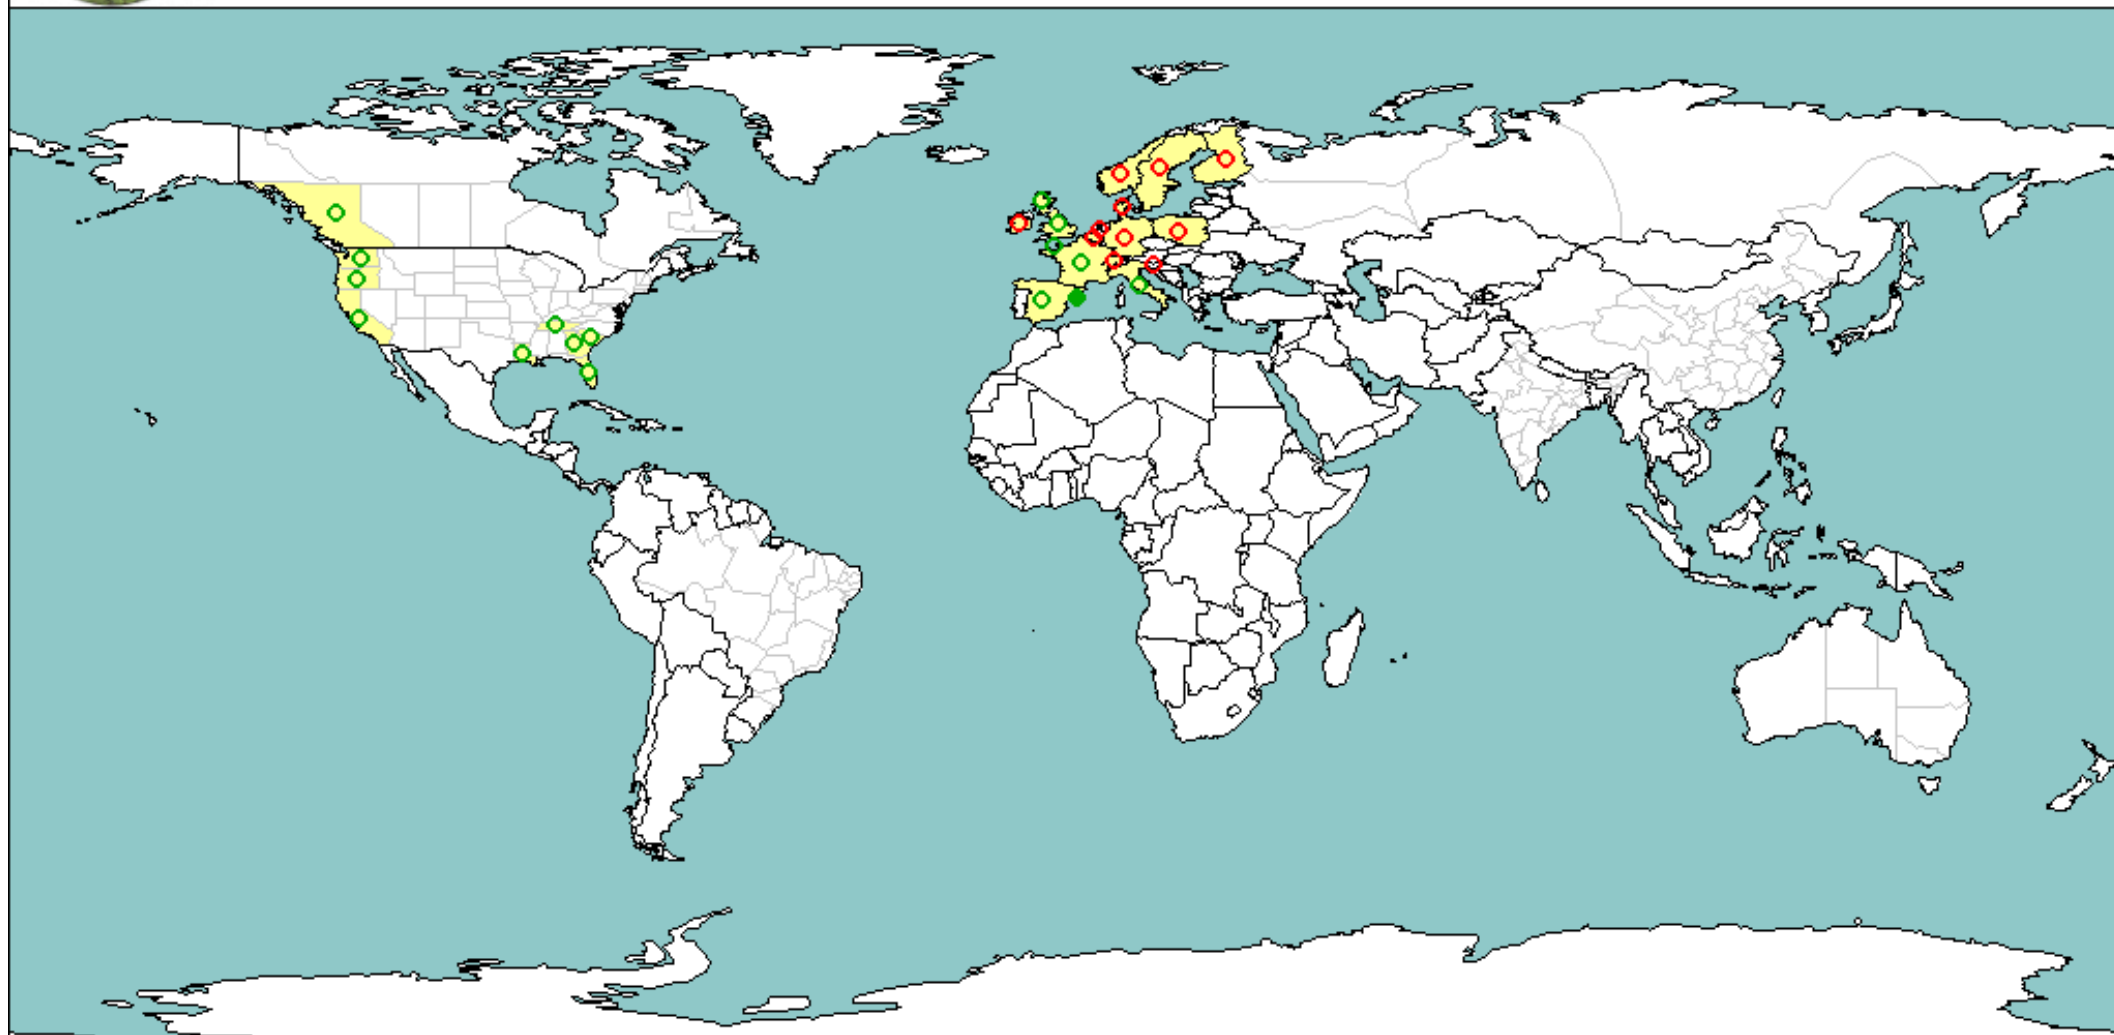

# Phytophthora ramorum

National record

Subnational record

Present

Present

Present only in some areas

Present only in some areas

# *Phytophthora ramorum*

Europe	
Austria	H
Belgium	B
Czech Republic	E
Denmark	C
Estonia	H
Finland	C
France	B
Mainland France	B
Germany	B
Ireland	B
Italy	C
Mainland Italy	C
Latvia	H
Netherlands	B
Norway	C
Poland	C
Portugal	H
Slovakia	H
Slovenia	C
Spain	B
Islas Baleares	X
Mainland Spain	B
Sweden	B
Switzerland	C
United Kingdom	B
Channel Islands	C
England	B
Scotland	B
North America	
Canada	C

British Columbia	C
United States	B
California	B
Florida	C
Georgia	C
Louisiana	C
North Carolina	H
Oklahoma	H
Oregon	B
South Carolina	C
Tennessee	C
Texas	H
Washington	C

X: Present, no details/Présent, pas de détail

A: Present, widespread/Présent, large répartition

B: Present, restricted distribution/Présent, répartition restreinte

C: Present, few occurrences/Présent, rares signalements

(D): Absent, pest no longer present/Absent, organisme nuisible anciennement présent