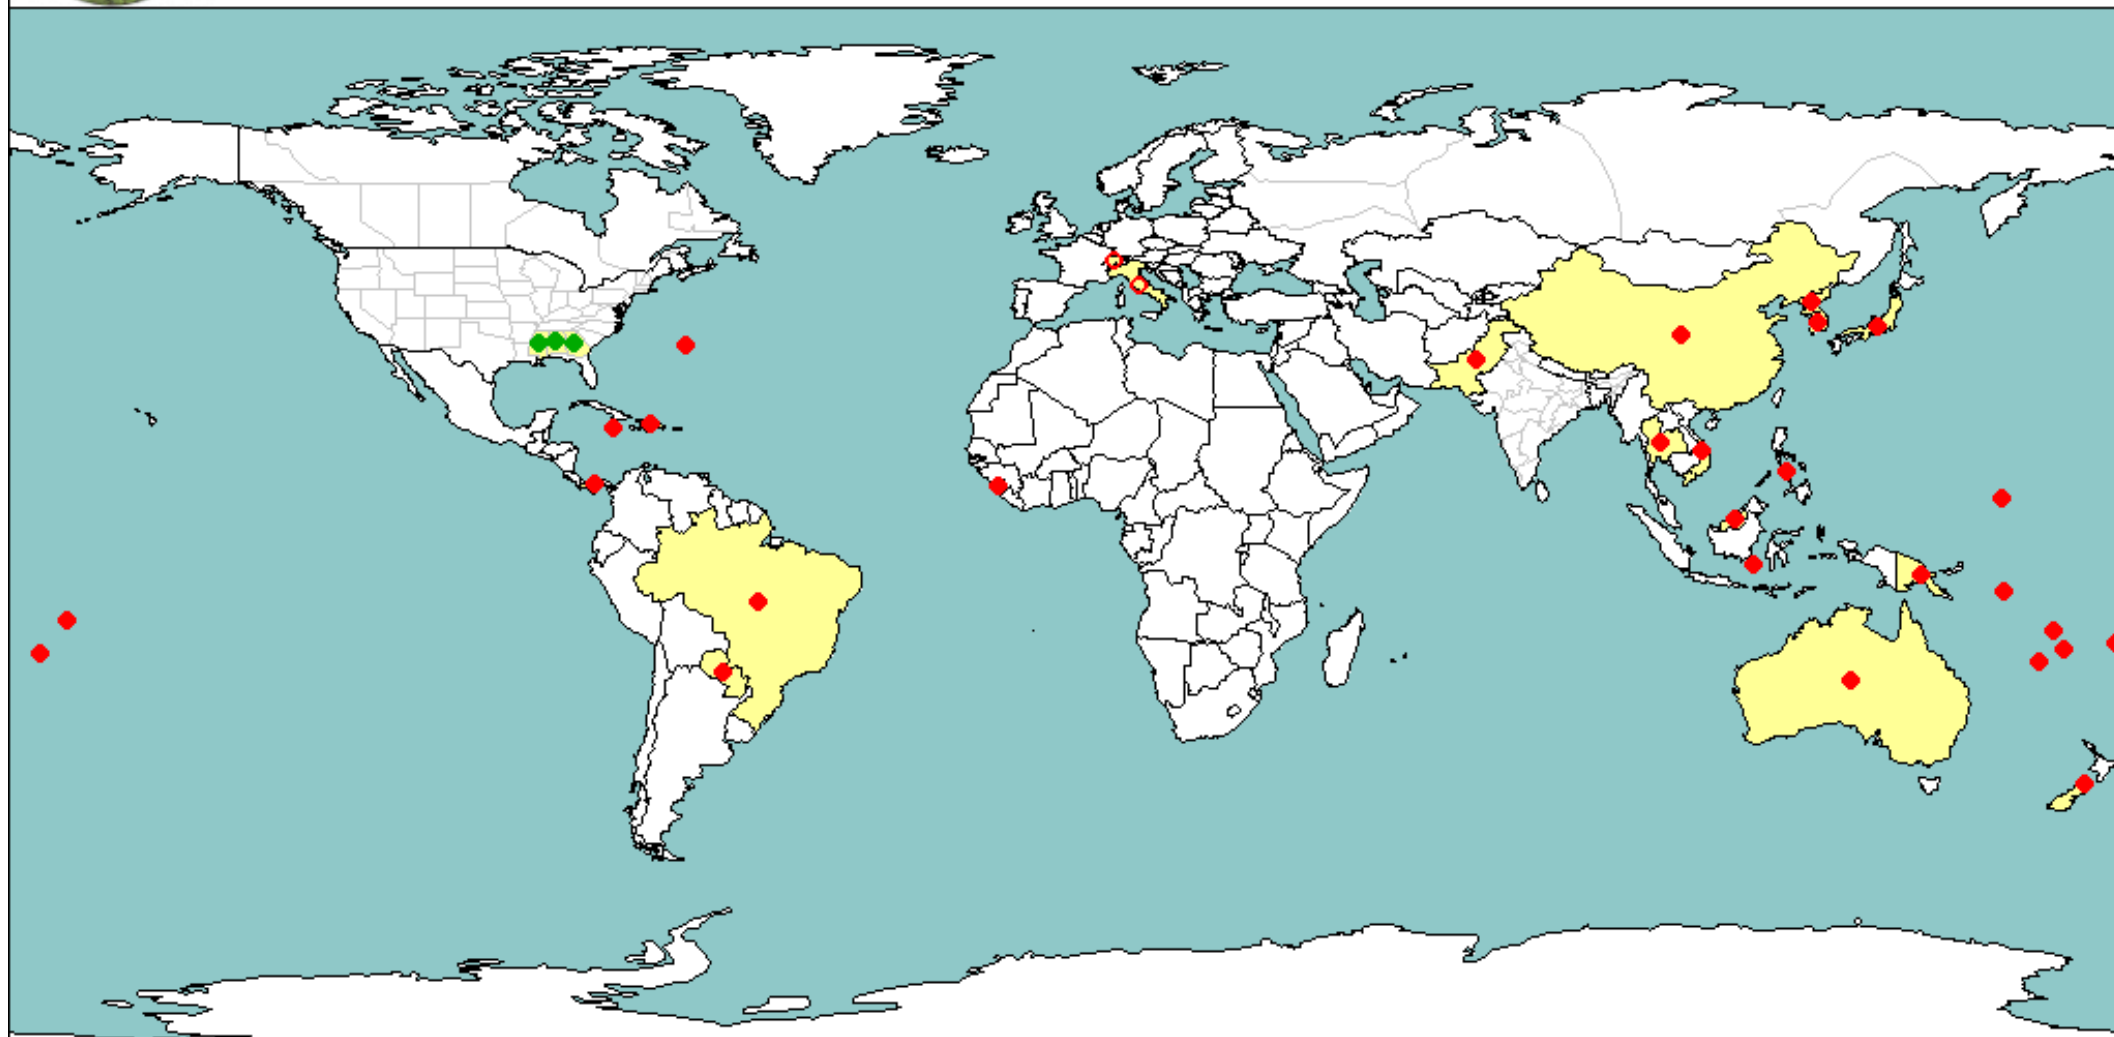

Pueraria lobata

National record

Subnational record

Present

Present

Present only in some areas

Present only in some areas

Pueraria lobata

Europe	
Italy	C
Switzerland	C

Asia	
China	X
Indonesia	X
Japan	X
Korea, Democratic People's Republic	X
Korea, Republic of	X
Malaysia	X
Pakistan	X
Philippines	X
Thailand	X
Viet Nam	X

Africa	
Sierra Leone	X

North America	
Bermuda	X
United States	B
Alabama	X
Georgia	X
Mississippi	X

Central America	
Panama	X

Caribbean	
Dominican Republic	X
Jamaica	X

South America	
Brazil	X
Paraguay	X

Oceania	
American Samoa	X
Australia	X
Fiji	X
Micronesia, Federated States of	X
New Caledonia	X
New Zealand	X
Niue	X
Papua New Guinea	X
Solomon Islands	X
Tonga	X
Vanuatu	X

X: Present, no details/Présent, pas de détail
 A: Present, widespread/Présent, large répartition
 B: Present, restricted distribution/Présent, répartition restreinte
 C: Present, few occurrences/Présent, rares signalements
 (D): Absent, pest no longer present/Absent, organisme nuisible anciennement présent