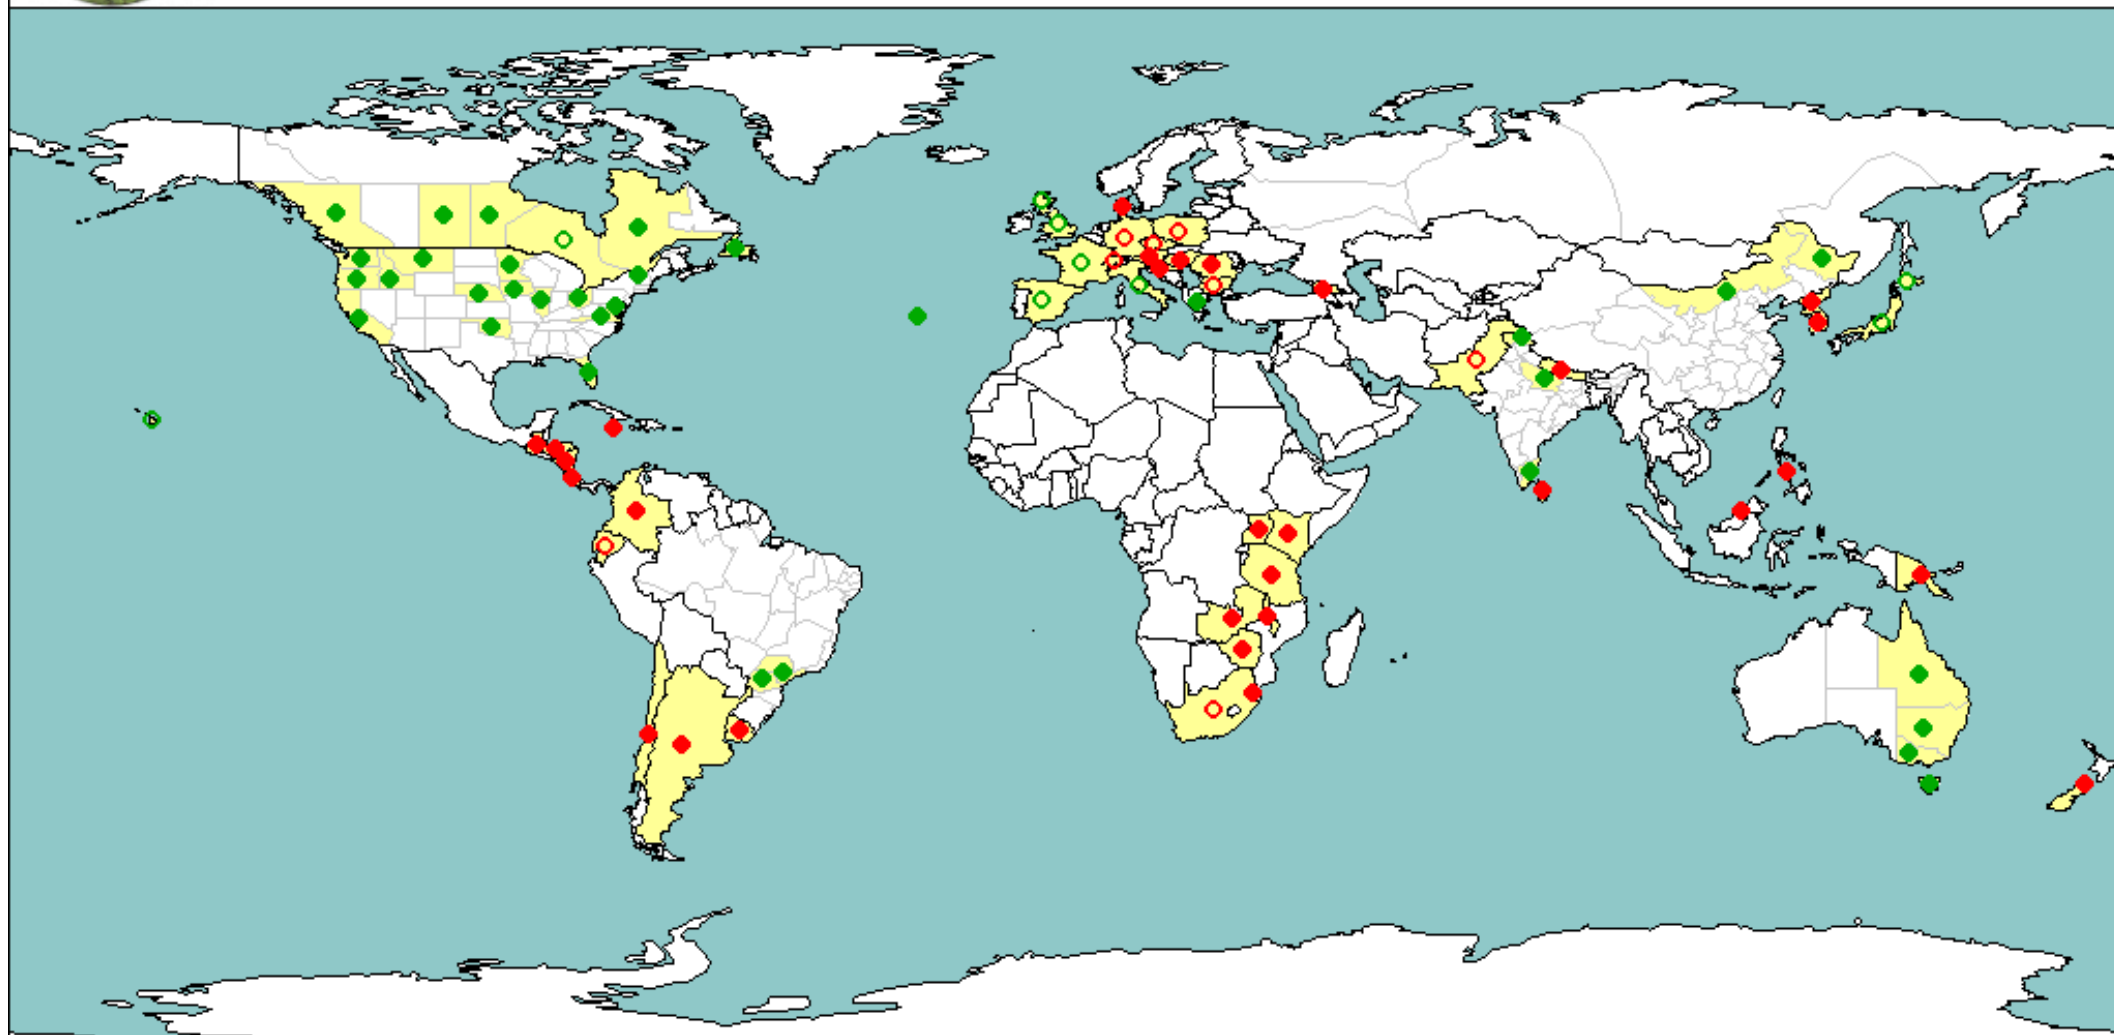

Mycosphaerella pini

National record

Subnational record

Present

Present

Present only in some areas

Present only in some areas

Mycosphaerella pini

Europe	
Austria	X
Bulgaria	B
Croatia	X
Czech Republic	B
Denmark	X
France	B
Mainland France	B
Georgia	X
Germany	C
Greece	X
Mainland Greece	X
Hungary	X
Italy	B
Mainland Italy	B
Poland	B
Portugal	B
Azores	X
Romania	X
Slovenia	D
Spain	B
Mainland Spain	B
Switzerland	C
United Kingdom	B
England	B
Scotland	C

Asia	
Brunei Darussalam	X
China	X
Heilongjiang	X
Neimenggu	X

India	X
Jammu & Kashmir	X
Tamil Nadu	X
Uttar Pradesh	X
Japan	X
Hokkaido	B
Honshu	B
Korea, Democratic People's Republic	X
Korea, Republic of	X
Nepal	X
Pakistan	B
Philippines	X
Sri Lanka	X

Caribbean	
Jamaica	X

South America	
Argentina	X
Brazil	X
Parana	X
Sao Paulo	X

Chile	A
Colombia	X
Ecuador	B
Uruguay	A

Oceania	
Australia	B
New South Wales	X
Queensland	X
Tasmania	X
Victoria	X
New Zealand	A
Papua New Guinea	X