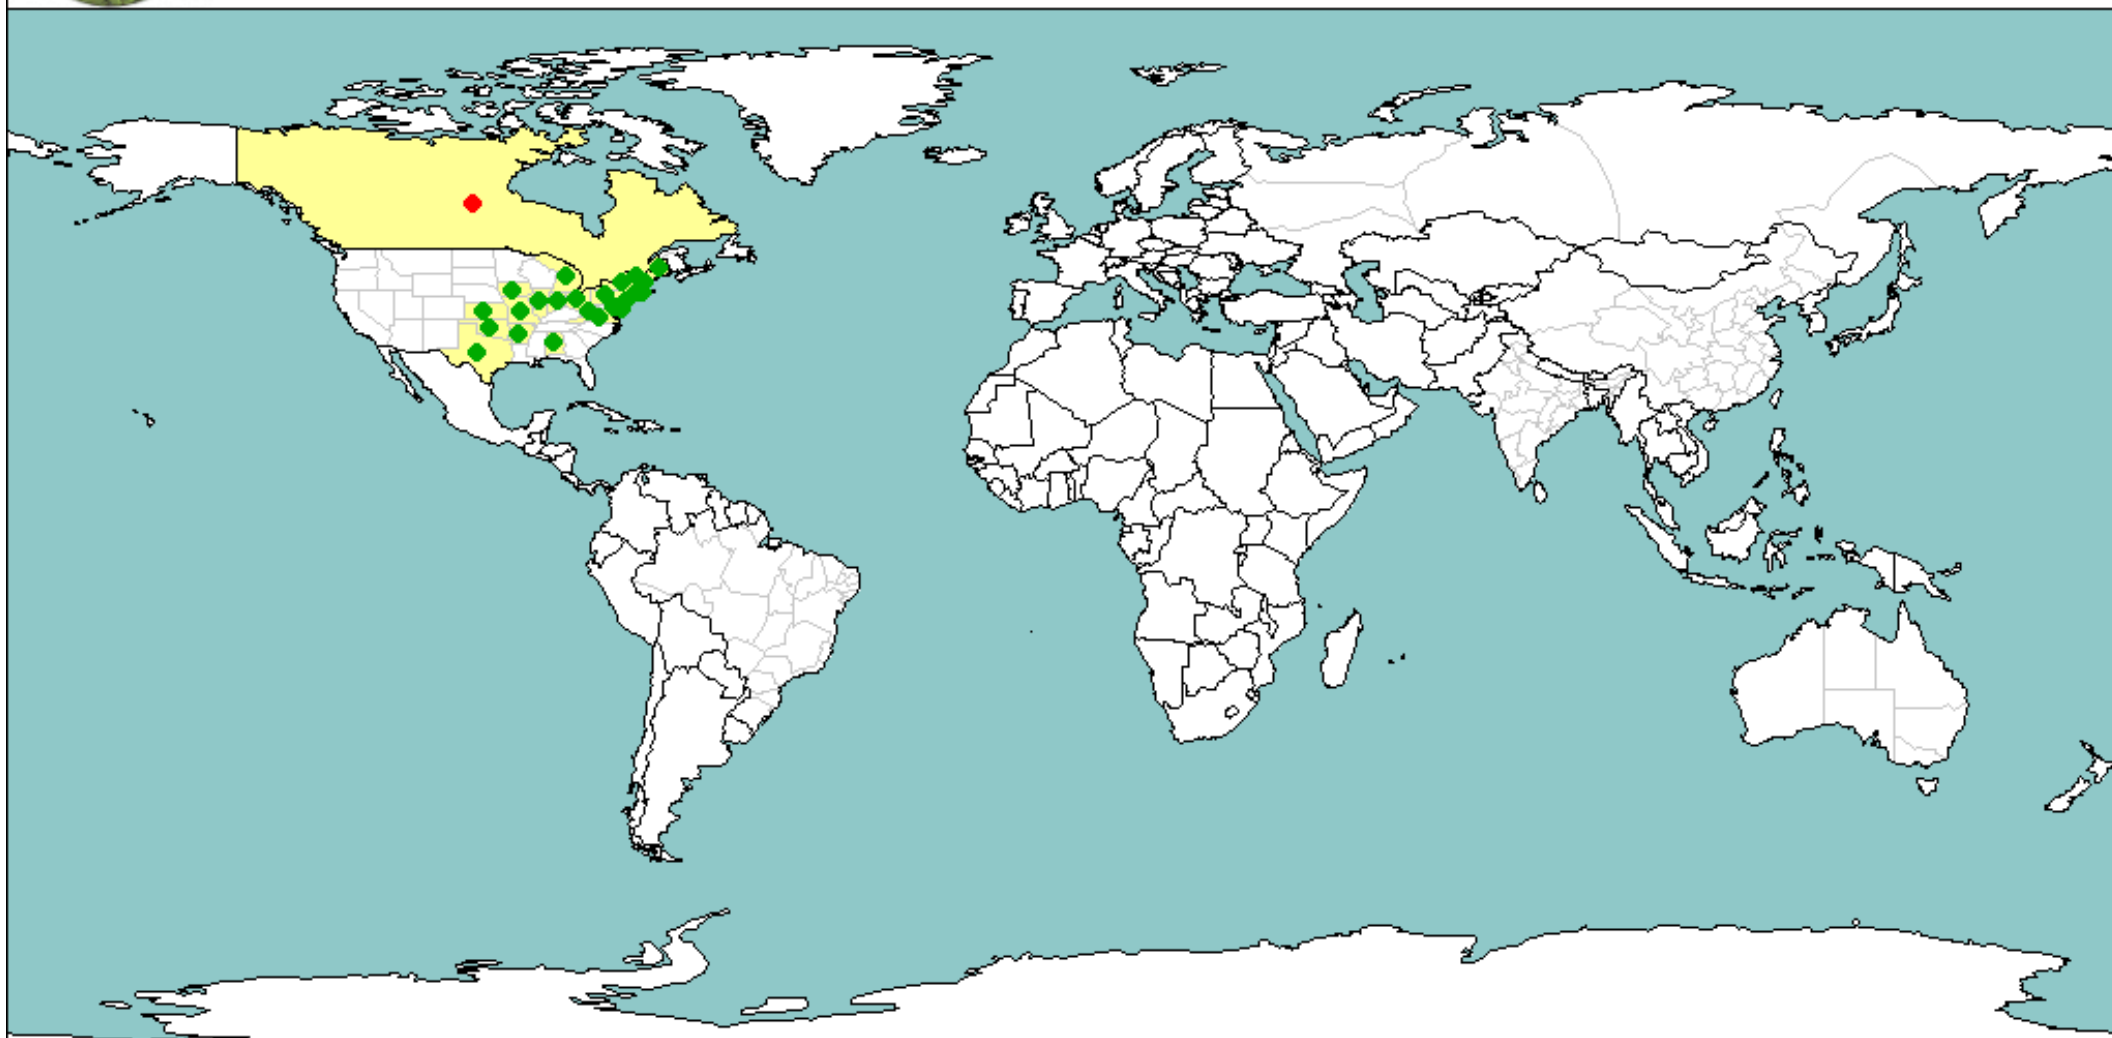

Solidago nemoralis

National record

Subnational record

Present

Present

Present only in some areas

Present only in some areas

Solidago nemoralis

North America	
Canada	X
United States	B
Alabama	X
Arkansas	X
Connecticut	X
Delaware	X
Illinois	X
Indiana	X
Iowa	X
Kansas	X
Maine	X
Maryland	X
Massachusetts	X
Michigan	X
Missouri	X
New Hampshire	X
New Jersey	X
New York	X
Ohio	X
Oklahoma	X
Pennsylvania	X
Rhode Island	X
Texas	X
Vermont	X
Virginia	X
West Virginia	X

X: Present, no details/Présent, pas de détail

A: Present, widespread/Présent, large répartition

B: Present, restricted distribution/Présent, répartition restreinte

C: Present, few occurrences/Présent, rares signalements