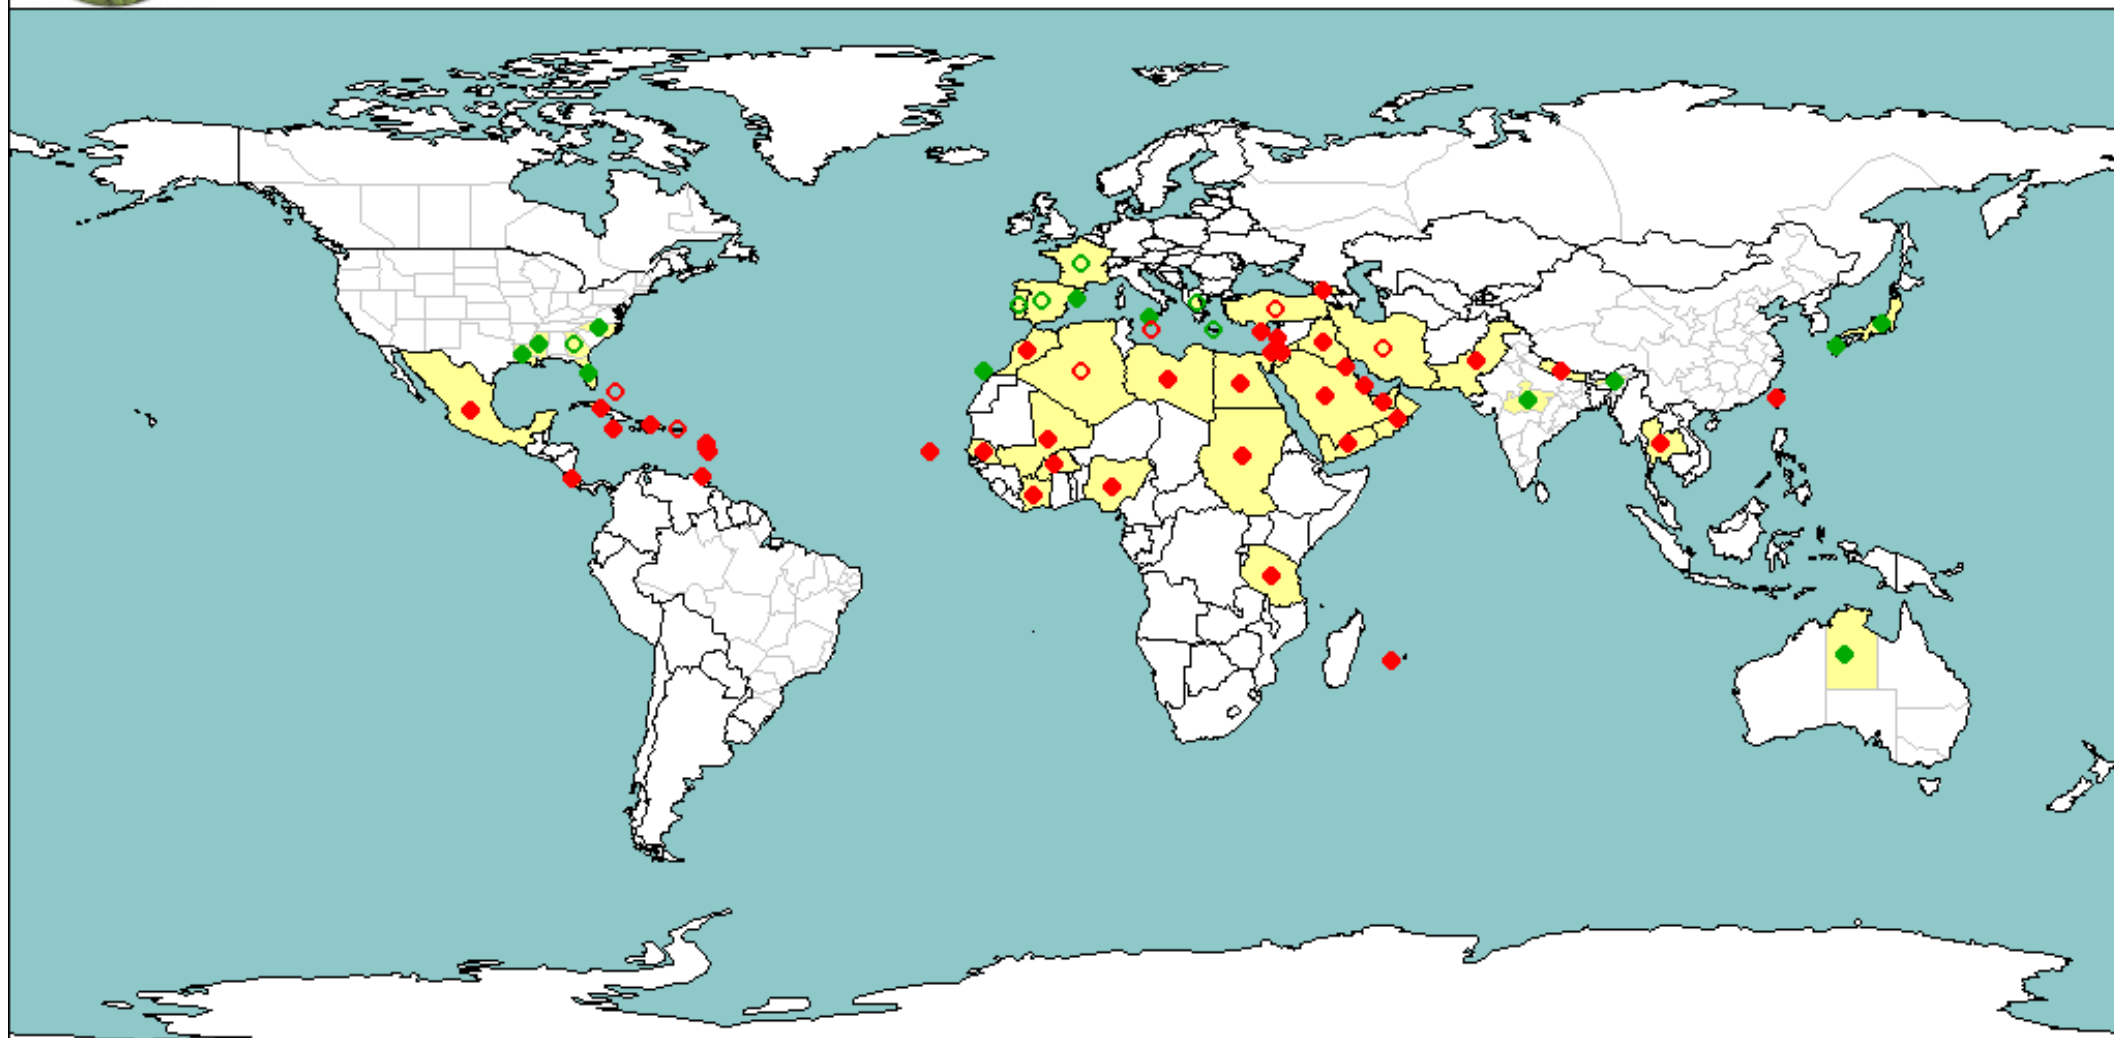

Tomato yellow leaf curl begomovirus

National record

Subnational record

Present

Present

Present only in some areas

Present only in some areas

Tomato yellow leaf curl begomovirus

Europe	
Cyprus	X
France	C
Mainland France	C
Georgia	X
Greece	C
Kriti	C
Mainland Greece	C
Italy	B
Sicilia	X
Malta	B
Portugal	B
Mainland Portugal	B
Spain	B
Islas Baleares	X
Islas Canarias	X
Mainland Spain	B
Turkey	B

Asia	
Bahrain	X
India	X
Assam	X
Madhya Pradesh	X
Iran, Islamic Republic of	B
Iraq	X
Israel	X
Japan	B
Honshu	X
Kyushu	X
Jordan	X
Kuwait	A

Lebanon	A
Nepal	X
Oman	X
Pakistan	X
Philippines	K
Saudi Arabia	X
Taiwan, Province of China	X
Thailand	X
United Arab Emirates	X
Yemen	X

Africa	
Algeria	C
Burkina Faso	A
Cape Verde	X
Cote d'Ivoire	X
Egypt	A
Libyan Arab Jamahiriya	X
Mali	X
Morocco	X
Nigeria	X
Réunion	X
Senegal	X
Sudan	X
Tanzania, United Republic of	A

North America	
Mexico	X
United States	B
Florida	A
Georgia	C
Louisiana	X