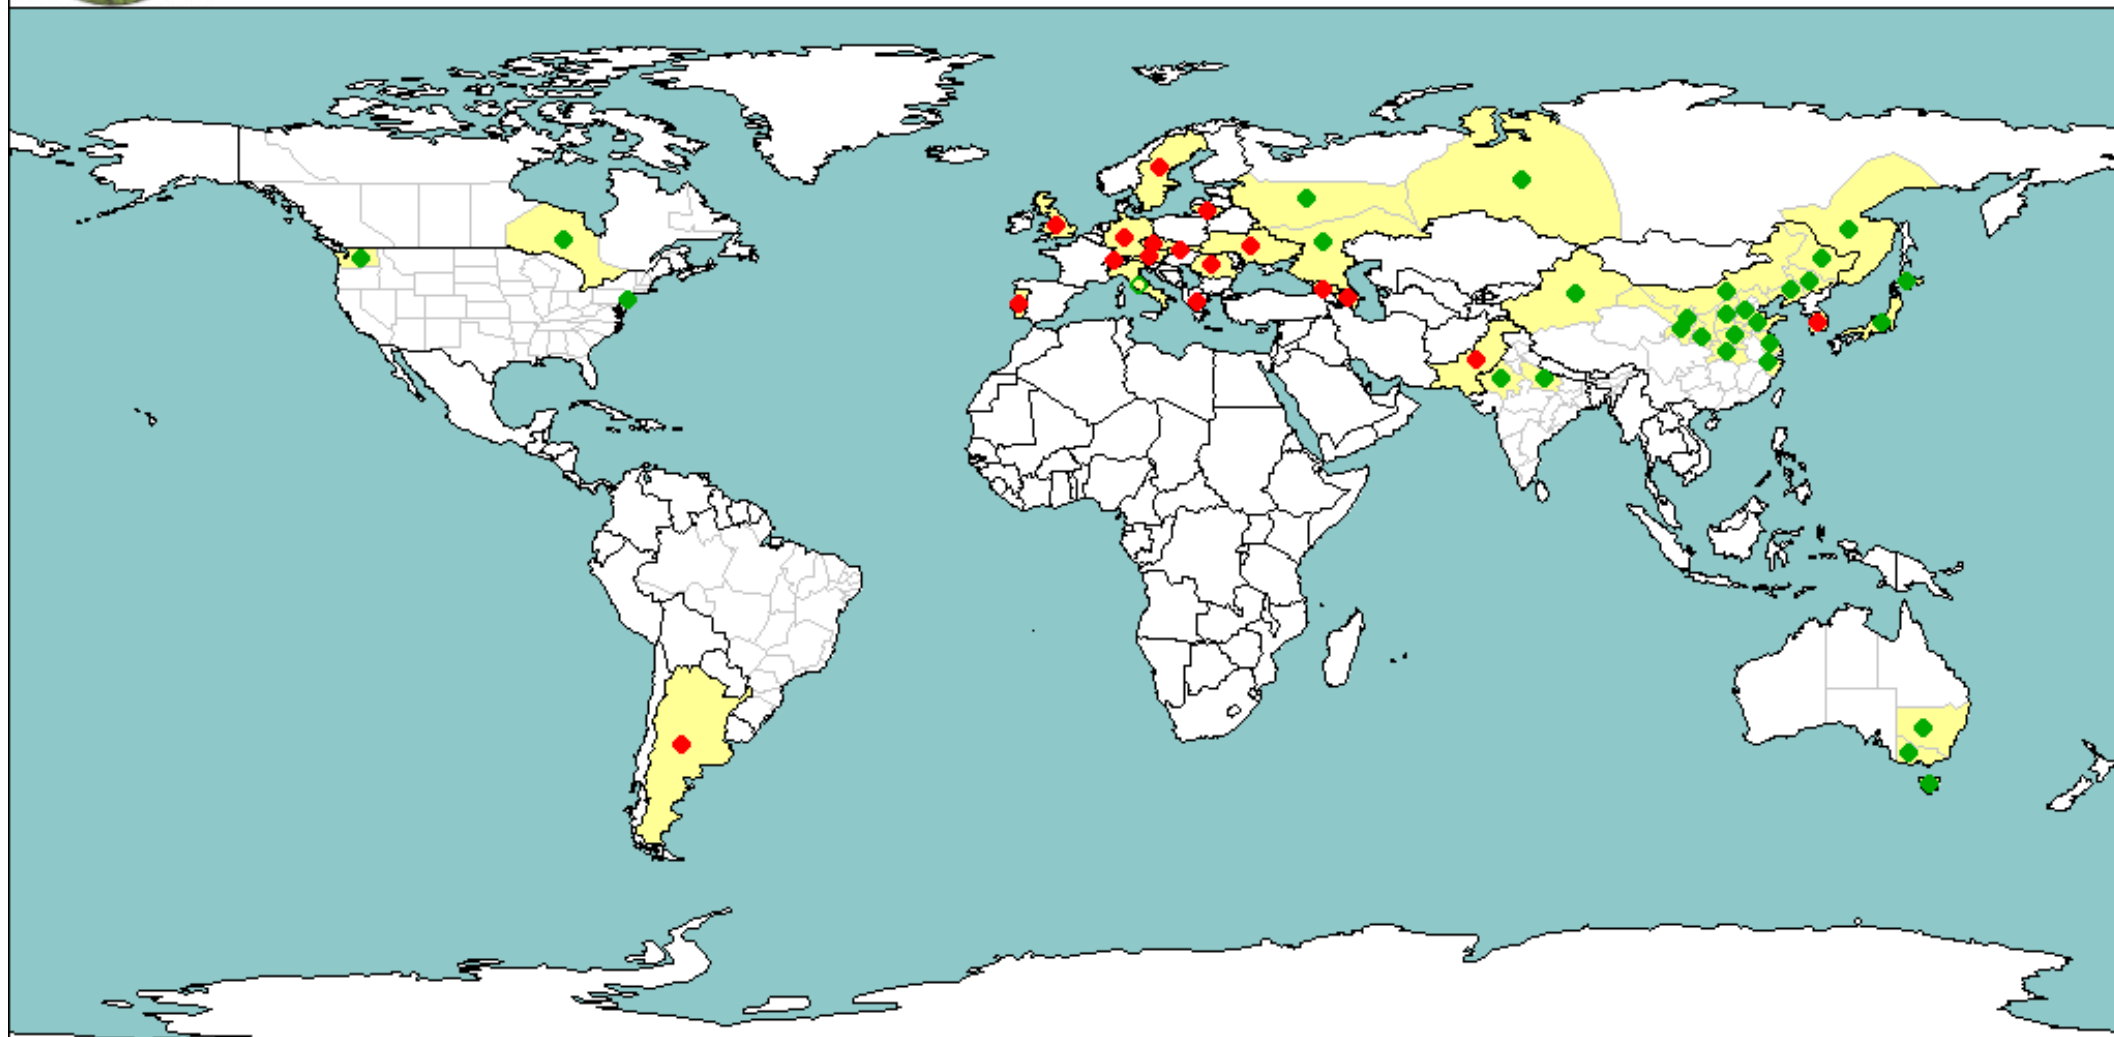

# Valsa ceratosperma

National record

Subnational record

Present

Present

Present only in some areas

Present only in some areas

# *Valsa ceratosperma*

Europe	
Austria	X
Azerbaijan	X
Czech Republic	X
Georgia	X
Germany	X
Greece	X
Italy	B
Mainland Italy	B
Lithuania	X
Portugal	X
Romania	X
Russian Federation	X
Central Russia	X
Far East	X
Southern Russia	X
Western Siberia	X
Slovakia	X
Sweden	X
Switzerland	X
Ukraine	X
United Kingdom	X

Asia	
China	A
Gansu	X
Hebei	X
Heilongjiang	X
Henan	X
Hubei	X
Jiangsu	X
Jilin	X

Liaoning	X
Neimenggu	X
Ningxia	X
Shaanxi	X
Shandong	X
Shanxi	X
Xinjiang	X
Zhejiang	X
India	X
Rajasthan	X
Uttar Pradesh	X
Japan	X
Hokkaido	X
Honshu	X
Korea, Republic of	X
Pakistan	X

North America	
Canada	X
Ontario	X
United States	X
New Jersey	X
Washington	X

South America	
Argentina	X

Oceania	
Australia	X
New South Wales	X
Tasmania	X
Victoria	X

X: Present, no details/Présent, pas de détail